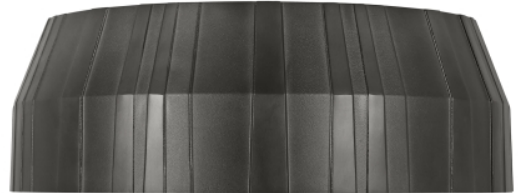

BLING X-LARGE FLUSH

VISUAL COMFORT & CO.

PRODUCT FEATURES

- From the brand formerly known as Tech Lighting
- Drawing inspiration from a Clodagh sculptural design, Bling embodies all the elements of natural and mixed materials. Creating a zen, spa-like vibe in any space
- A modern Dark Bronze Finish
- Ceiling mount only
- Fully dimmable integrated LED lamp
- Cast aluminum with crisp edges and step back details throughout the design

LAMPING

Includes 120V-277V 34.9 watts, 2955 delivered lumens, 90 CRI 2700K LED module. Dimmable with most LED compatible ELV, TRIAC and 0-10V dimmers. Ceiling mount only.

Dark Bronze

Dark Bronze

Dark Bronze (Alt)

Dark Bronze (Alt 2)

ORDERING INFORMATION

CDFM180	COLOR TEMP	FINISH
	27 2700K	PZ PLATED DARK BRONZE

CDFM180 _____

JOB NAME _____

NOTES _____

BLING X-LARGE FLUSH

VISUAL COMFORT & Co.

SPECIFICATIONS

PRIMARY MATERIAL	Aluminum
SHADE MATERIAL	Aluminum
NET WEIGHT	33 lbs
HEIGHT	7in
WIDTH	21.1in
LENGTH	21.1in
UP LIGHT / DOWN LIGHT / BOTH?	
WET LISTED	
DAMP LISTED	
DRY LISTED	
WALL / CEILING MOUNT	
GENERAL LISTING	ETL Listed
INCLUDES	