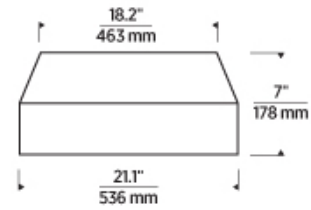

SPECIFICATIONS

PRIMARY MATERIAL	Aluminum
SHADE MATERIAL	Aluminum
NET WEIGHT	33 lbs
HEIGHT	7in
WIDTH	21.1in
LENGTH	21.1in
UP LIGHT / DOWN LIGHT / BOTH?	
WET LISTED	
DAMP LISTED	
DRY LISTED	
WALL / CEILING MOUNT	
GENERAL LISTING	ETL Listed
INCLUDES	