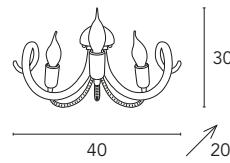

# Vanity

*Michele Bellesso design*

Vanity 1806/L6L

Vanity 1806/L12L

Vanity 1806/A3L

**Vanity 1806/L12L**  
12 x max 60W  
E14 230V

**Vanity 1806/L6L**  
6 x max 60W  
E14 230V

**Vanity 1806/A3L**  
3 x max 60W  
E14 230V