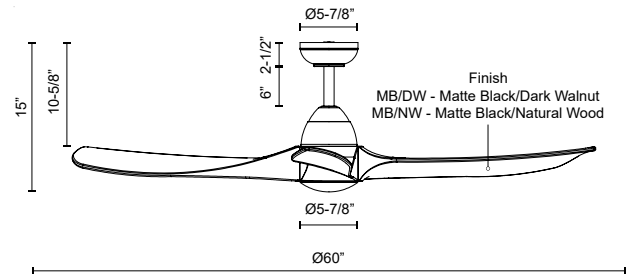

DESCRIPTION

Introducing the Baylor Carved Wood Blade Fan, where style meets innovation in perfect harmony. Crafted with meticulous detail and available in two exquisite finishes – dark walnut and natural oak wood – this fan is a statement piece that complements any decor. Its modern 3-blade design, adorned with sleek matte black accents, adds a touch of sophistication to any room. Choose your desired configuration, with or without the optional light kit, and experience the convenience of smart fan technology, powered by the Smart by Bond app, or opt for the included handheld remote for effortless control.

- Carved real wood blades
- Smart fan technology when you download the Smart by Bond App
- Handheld remote included
- Compatible with iHome, Alexa, and Google products
- dimmable from 100-10%
- Timed on/off options available

COMMENT

KUZCO

CANADA: 19054 28TH AVENUE - SURREY, BC V3Z 6M3
USA: 3035 E. LONE MOUNTAIN ROAD - LAS VEGAS, NV 89081

WWW.KUZCOLIGHTING.COM

© 2024 KUZCO LIGHTING. ALL RIGHTS RESERVED.