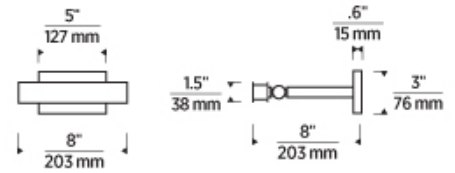

SLPCT17 _____

JOB NAME _____

NOTES _____

BAU 8 PICTURE LIGHT

VISUAL COMFORT & Co.

SPECIFICATIONS

PRIMARY MATERIAL	Steel Or Brass
SHADE MATERIAL	Acrylic
NET WEIGHT	2.5 lbs
HEIGHT	3in
WIDTH	8in
LENGTH	8in
MIN. EXTENSION FROM WALL	8in
UP LIGHT / DOWN LIGHT / BOTH?	
WET LISTED	
DAMP LISTED	
DRY LISTED	
UP / DOWN	
HORIZONTAL / VERTICAL	
WALL / CEILING MOUNT	
GENERAL LISTING	ETL Listed
ADA COMPLIANT	
INCLUDES	

LAMPING SPECIFICATIONS

	LED LAMP	INTEGRATED LED	NON LED	NO LAMP
DELIVERED LUMENS		387		
WATTS		11.2		
MAX WATTAGE PER BULB		11.2W		
		Universal 120V-277V 0-10, ELV, TRIAC		
CCT		3000K		
CRI		90 CRI		
LED LIFETIME				
L70		>50000		
AVERAGE BULB HOURS				
FIELD SERVICEABLE LED				
LAMP BASE		Integrated LED		
LAMP SHAPE		Integrated LED		
LAMP INCLUDED?		True		
WARRANTY**		5 Years		