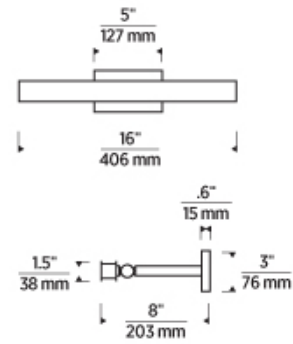

SLPCT18 _____

JOB NAME _____

NOTES _____

BAU 18 PICTURE LIGHT

VISUAL COMFORT & Co.

SPECIFICATIONS

| | |
|-------------------------------|----------------|
| PRIMARY MATERIAL | Steel Or Brass |
| SHADE MATERIAL | Acrylic |
| NET WEIGHT | 3.5 lbs |
| HEIGHT | 3in |
| WIDTH | 8in |
| LENGTH | 18in |
| MIN. EXTENSION FROM WALL | 8in |
| UP LIGHT / DOWN LIGHT / BOTH? | |
| WET LISTED | |
| DAMP LISTED | |
| DRY LISTED | |
| UP / DOWN | |
| HORIZONTAL / VERTICAL | |
| WALL / CEILING MOUNT | |
| GENERAL LISTING | ETL Listed |
| ADA COMPLIANT | |
| INCLUDES | |