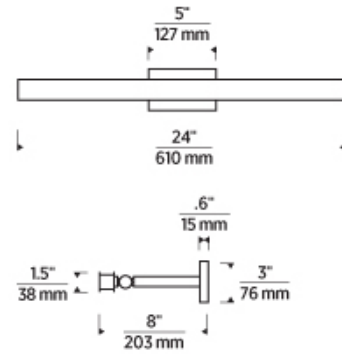

SLPCT19 _____

JOB NAME _____

NOTES _____

BAU 24 PICTURE LIGHT

VISUAL COMFORT & Co.

SPECIFICATIONS

PRIMARY MATERIAL	Steel Or Brass
SHADE MATERIAL	Acrylic
NET WEIGHT	3.5 lbs
HEIGHT	3in
WIDTH	8in
LENGTH	24in
MIN. EXTENSION FROM WALL	8in
UP LIGHT / DOWN LIGHT / BOTH?	
WET LISTED	
DAMP LISTED	
DRY LISTED	
UP / DOWN	
HORIZONTAL / VERTICAL	
WALL / CEILING MOUNT	
GENERAL LISTING	ETL Listed
ADA COMPLIANT	
INCLUDES	