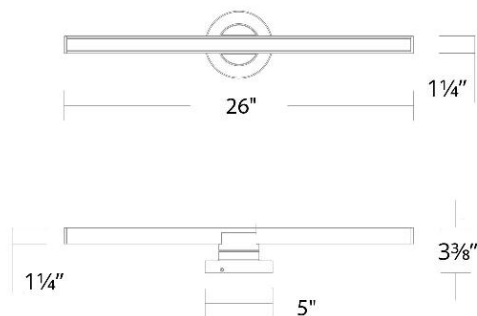

LINE DRAWING: