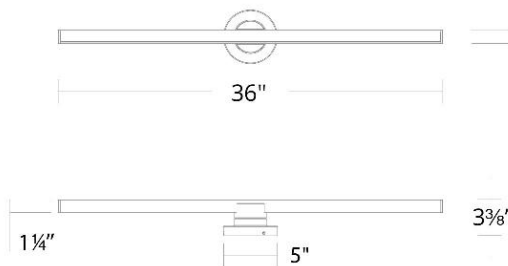

FINISHES:

LINE DRAWING:

WS-99436

WAC LIGHTING