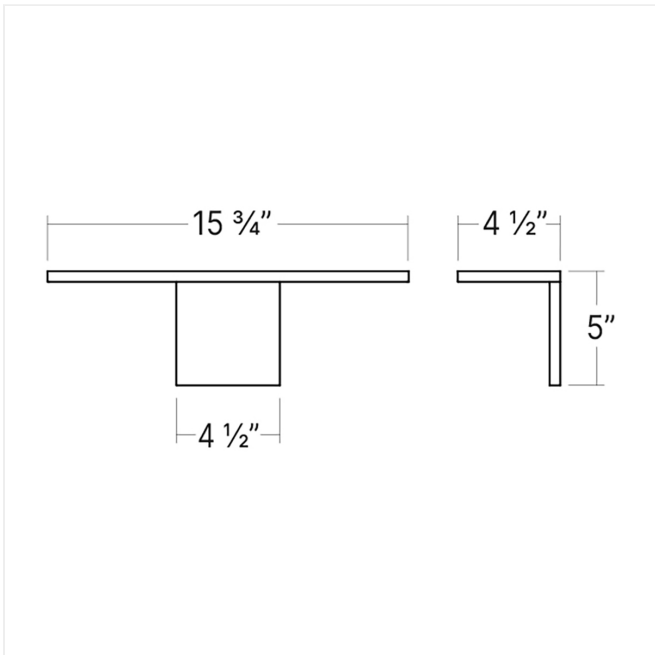

Project:

Base Sconce Spec Sheet

SKU: 7535.98

Designed with order and structural efficiency in mind, Base wall mounted sconces accentuate architectural horizons with directed LED light. This timeless geometric form is ideal for commercial, hospitality, and residential settings, including living rooms, hallways, bedrooms, and elegant bathrooms. Base can be scaled across larger settings for an enduring modern presence.

Learn more: <https://sonnemanlight.com/base-sconce>

Type #:

Dimensions

Height:	6.5"
Width:	16"

Electrical Specs

Bulb(s) Included?:	Yes
Bulb 1 Type:	Integral LED
Bulb Quantity:	1
Input Voltage:	120-277VAC
Wattage:	26
Initial Lumens:	2900
Delivered Lumens:	1800
Color Temperature:	3000K
CRI:	90
Power Supply Type:	Driver
Power Supply Quantity:	1
Power Supply Location:	Outlet Box
Dimming Type:	TRIAC/ELV/0-10V