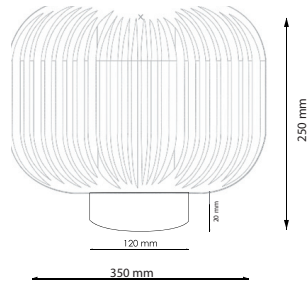

BAMBOO ARIK LEVY

LAMP BAMBOO S
REFERENCE 20100 ●
20976 ○

DIMENSIONS

HEIGHT 24 cm
WIDTH 27 cm
DEPTH 27 cm
WEIGHT 0.78 kg
CABLE LENGHT X cm

MATERIALS

LAMPSHADE bamboo
BASE metal
STRUCTURE metal
CABLE textile

LIGHTING

BULB E27
INCLUDED No
LED COMPATIBLE Yes
WATTAGE Inc. 60W
CFL. 32W
LED. 5-15W
SWITCH/DIMMER No

COLORS

LAMPSHADE ●○
BASE ●○
STRUCTURE ●○
CABLE ●○

PACKAGING

HEIGHT 21 cm
WIDTH 21 cm
DEPTH 16 cm
WEIGHT (WITH BOX) . 1 kg

BOX 1

HEIGHT 25,5 cm
WIDTH 33 cm
DEPTH 34 cm
WEIGHT (WITH BOX) . 1 kg

BOX 2

NORMS

CE yes
IP 20
CLASS II