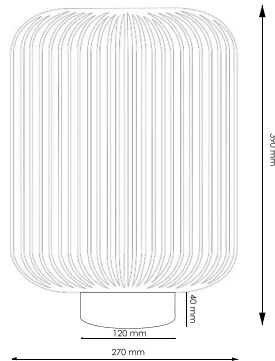

BAMBOO ARIK LEVY

LAMP BAMBOO M
REFERENCE 20101 ●

DIMENSIONS

HEIGHT 39 cm
WIDTH 27 cm
DEPTH 27 cm
WEIGHT 1 kg
CABLE LENGHT X cm

MATERIALS

LAMPSHADE bamboo
BASE metal
STRUCTURE metal
CABLE textile

LIGHTING

BULB E27
INCLUDED No
LED COMPATIBLE Yes
WATTAGE Inc. 60W
CFL. 32W
LED. 5-15W
SWITCH/DIMMER No

COLORS

LAMPSHADE ●
BASE ●
STRUCTURE ●
CABLE ●

PACKAGING

HEIGHT X cm
WIDTH X cm
DEPTH X cm
WEIGHT (WITH BOX) . X kg

BOX 1

HEIGHT X cm
WIDTH X cm
DEPTH X cm
WEIGHT (WITH BOX) . X kg

BOX 2

NORMS