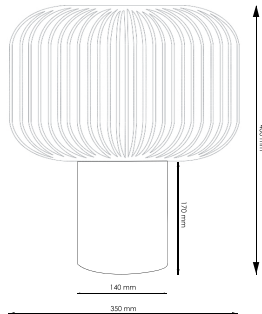

# BAMBOO ARIK LEVY

LAMP BAMBOO L  
REFERENCE ● 20102  
○ 21096

## DIMENSIONS

HEIGHT ..... 40 cm  
WIDTH ..... 35 cm  
DEPTH ..... 35 cm  
WEIGHT ..... X kg  
CABLE LENGHT ..... X cm

## PACKAGING

HEIGHT ..... 18 cm  
WIDTH ..... 24 cm  
DEPTH ..... 30 cm  
WEIGHT (WITH BOX) . X kg

BOX 1

HEIGHT ..... 24 cm  
WIDTH ..... 37 cm  
DEPTH ..... 37 cm  
WEIGHT (WITH BOX) . 1 kg

BOX 2