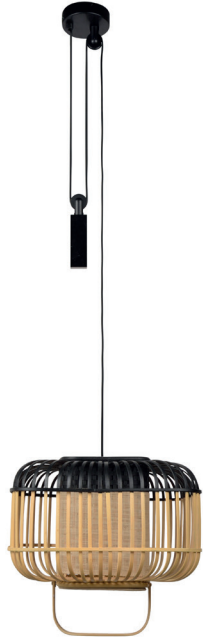

BAMBOO SQUARE ARIK LEVY

BAMBOO SQUARE PENDANT LAMP S

REFERENCE 21151 ●

REFERENCE 21150 ○

DIMENSIONS

HEIGHT 34,5 cm
 WIDTH 36,5 cm
 DEPTH 36,5 cm
 WEIGHT X kg
 CANOPY Ø 10 cm ht. 2,5cm
 CABLE LENGHT 220 cm

MATERIALS

LAMPSHADE bamboo
 CANOPY metal
 CABLE textile and metal

LIGHTING

BULB 1 x E27
 INCLUDED No
 LED COMPATIBLE Yes
 WATTAGE 15W max
 SWITCH/DIMMER No

COLORS

LAMPSHADE ● ○
 CORD ● ○
 CANOPY ● ○

PACKAGING

HEIGHT X cm
 WIDTH X cm
 DEPTH X cm
 WEIGHT (WITH BOX) . X kg