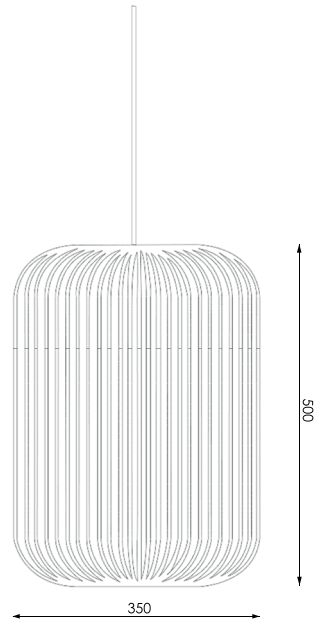

BAMBOO ARIK LEVY

- REFERENCE 20104 ●
 REFERENCE 20105 ● 21098 ○
 REFERENCE 20106 ●

DIMENSIONS

HEIGHT 50 cm
 WIDTH 35 cm
 DEPTH 35 cm
 WEIGHT 0.91 kg
 CANOPY Ø 9 cm ht. 2.5 cm
 CABLE LENGHT 220 cm

MATERIALS

LAMPSHADE bamboo
 CANOPY metal
 CABLE textile

LIGHTING

BULB E27
 INCLUDED No
 LED COMPATIBLE Yes
 WATTAGE 60W max
 SWITCH/DIMMER No

COLORS

LAMPSHADE ● ● ● ○
 CORD ● ● ● ○
 CANOPY ● ● ● ○

PACKAGING

HEIGHT 55 cm
 WIDTH 38 cm
 DEPTH 38 cm
 WEIGHT (WITH BOX) . 2 kg