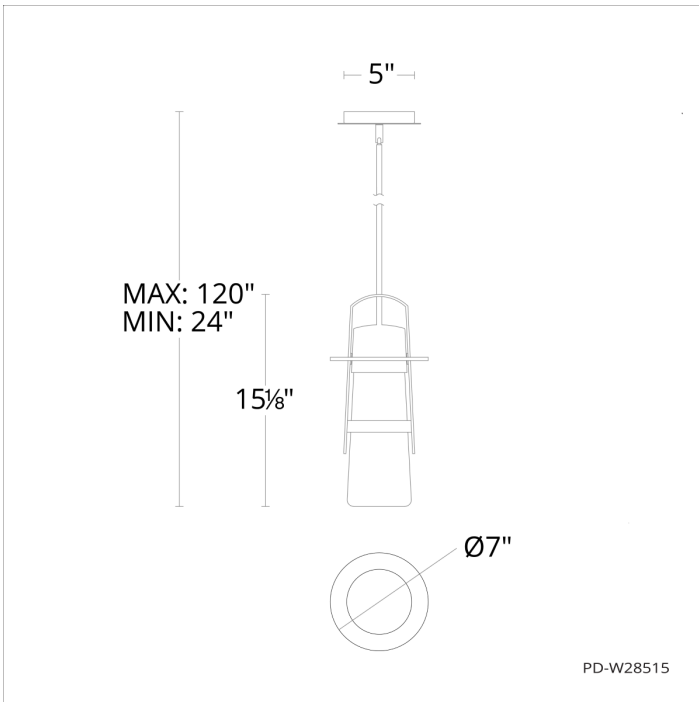

REPLACEMENT PARTS

- RPL-GLA-28516 - Outer Hammered Glass
- RPL-RDOUT06-866-BK - 6IN ROD - BK FINISH
- RPL-RODOUT06-ORB - 6IN ROD - ORB FINISH
- RPL-RDOUT12-866-BK - 12IN ROD - BK FINISH
- RPL-RODOUT12-ORB - 12IN ROD - ORB FINISH