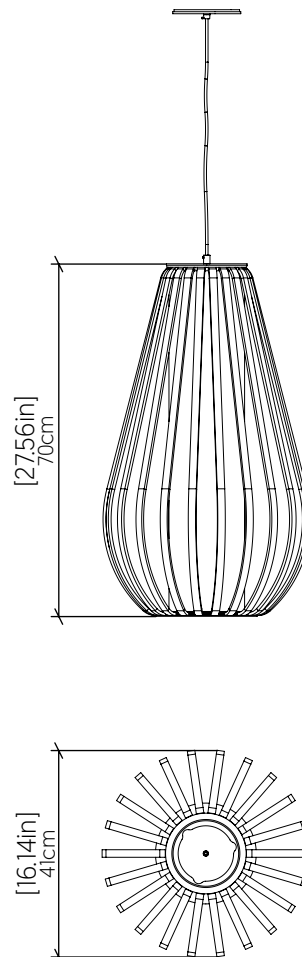

# 1495 [E-26]

Name: Balloon Accord Pendant 1495  
 Collection: Balloon  
 Application: Pendant  
 Construction: Natural Wood Veneer, MDF and Cotton shade

## Specifications

Light Source: 1x E26 25W 120v-277v  
 Driver Location: N/A  
 Color Temperature: Lamp Dependent  
 Dimming Option: Lamp Dependent  
 CRI: Lamp Dependent  
 Delivered Lumens: Lamp Dependent  
 Total Power: Lamp Dependent  
 Input Voltage: 120V-240V  
 Input Frequency: 60 Hz  
 Canopy Dimension: H0.8cm Ø13,5cm / H0.31" Ø5.31"  
 Height Adjustment Limit: 10'

## Fixture Image

## Technical Drawing