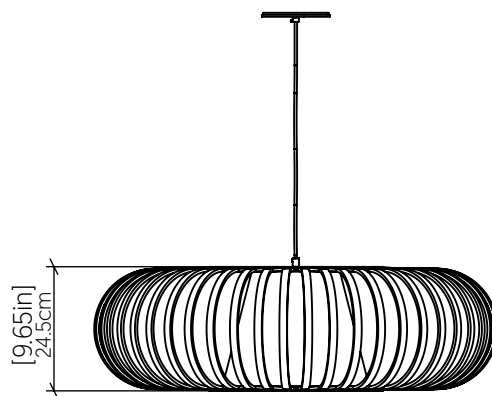

Technical Drawing