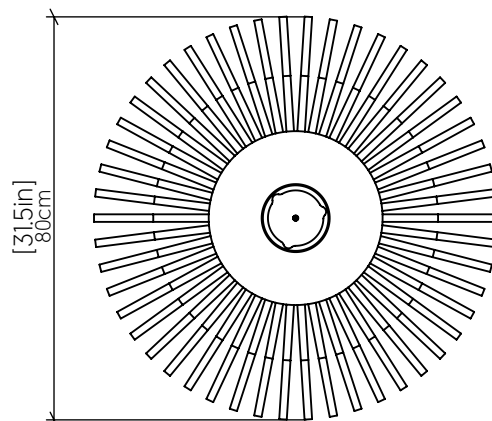

Technical Drawing