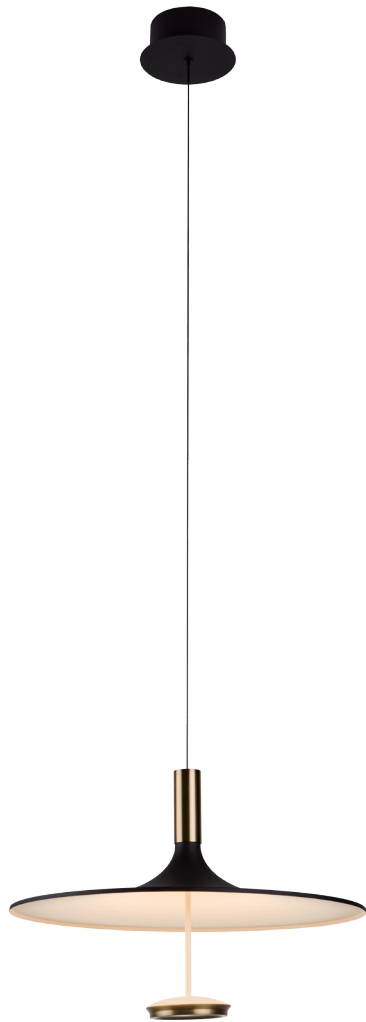

PROJECT			
DATE		TYPE	

PP121607-AB/OBB

BALLET

DETAILS

Materials:
Steel+Aluminum

Lamp Shade:
Acrylic

Finishes:
Plating+
Painting

Color Temp.: 3000K

CRI (Ra): ≥90

LED Rated Life: ≈50,000 Hours

Dimming: 100% - 10%

Dimmable with ELV or TRIAC Dimmer (Not Included)

ITEM NO.	PP121607
Wattage:	13W
Voltage:	100-120V
Size:	D19.7" x 130.7" OAH
Total Lumens:	1000 lm
Delivered Lumens:	490 lm