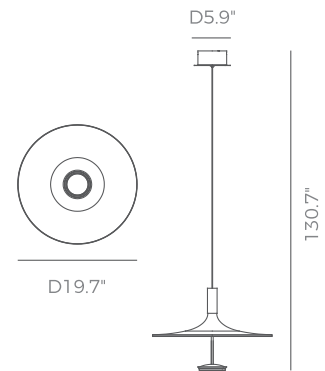

PROJECT			
DATE		TYPE	

PP121607-AB/OBB

BALLET

DETAILS

Materials:
Steel+Aluminum

Lamp Shade:
Acrylic

Finishes:
Plating+
Painting

Color Temp.: 3000K

CRI (Ra): ≥90

LED Rated Life: ≈50,000 Hours

Dimming: 100% - 10%

Dimmable with ELV or TRIAC Dimmer (Not Included)

ITEM NO.	PP121607
Wattage:	13W
Voltage:	100-120V
Size:	D19.7" x 130.7" OAH
Total Lumens:	1000 lm
Delivered Lumens:	490 lm