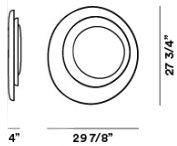

Bahia, parete

technical details

FOSCARINI

Wall and ceiling lamp with reflected and diffused light. Consisting of three matt white injection moulded polycarbonate egg-shaped plates fitted together asymmetrically. The largest plate works as the wall mounting plate, and the two central plates conceal the lighting technology part.

Bahia LED

SCHEMATIC & LIGHT EMISSION

MATERIAL

injection moulded polycarbonate

COLORS

ACCESSORIES

Bahia

LIGHT SOURCE

LED included
43W

2850 K 4850 lm CRI>90
On-Off/1-10V

CERTIFICATIONS