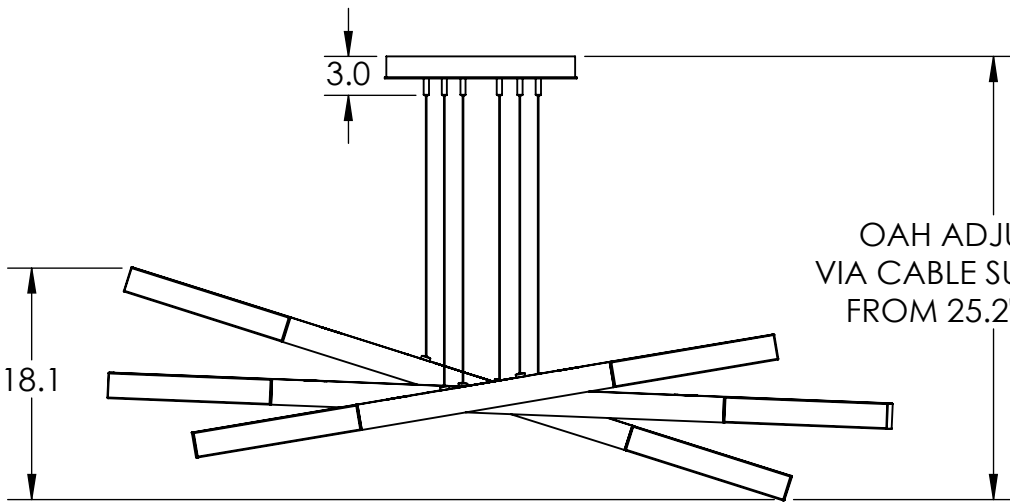

Collection: AXIS

Product #: PLB0060-3T

QTY: 6 - CLEAR TEXTURED CAST GLASS

All dimensions are shown in inches unless otherwise stated. Visit hammertonstudio.com for product options.

8/17/2020 (A)

Mounting Packet: R	Weight(lbs.): 63	Electrical Type:LED	CCT:2700 K OR 3000 K
UL Location: DRY	Elec. Qty: 18	Wattage: 48	Voltage: 120
Finish: SEE WEB SITE FOR OPTIONS	Source Lumens: Ambient:3240	Down:2160	
Top Diffuser: N/A	Dimmable: Forward/Reverse Phase to 1%		
Bottom Diffuser: Frosted Acrylic	CRI: 93+	Power Factor: >0.9	
All Hammerton fixtures are handcrafted by artisans. Subtle imperfections reflect the mark of the artisan and should be expected in any handcrafted product. Dimensions may vary up to 7/8".			
© Copyright 2020. All rights in design, detail or invention of this drawing are reserved as the property of Hammerton. Any imitation or adaptation without written consent is strictly prohibited.			
Hammerton Inc. 217 Wright Brothers Dr. Salt Lake City, UT 84116 (801)973-8095			

Canopy Mounting Detail

MOUNTS TO J-BOX AND CEILING