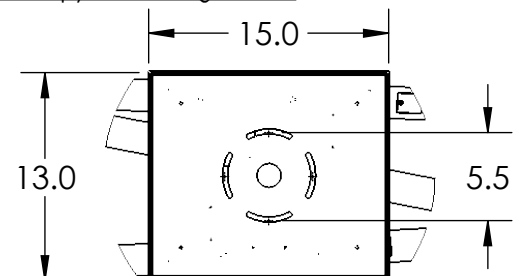

Collection: AXIS

Product #: PLB0060-3T

QTY: 6 - CLEAR TEXTURED CAST GLASS

All dimensions are shown in inches unless otherwise stated. Visit hammertonstudio.com for product options.

8/17/2020 (A)

Mounting Packet: R	Weight(lbs.): 63	Electrical Type:LED	CCT:2700 K OR 3000 K
UL Location: DRY	Elec. Qty: 18	Wattage: 48	Voltage: 120
Finish: SEE WEB SITE FOR OPTIONS	Source Lumens: Ambient:3240	Down:2160	
Top Diffuser: N/A	Dimmable: Forward/Reverse Phase to 1%		
Bottom Diffuser: Frosted Acrylic	CRI: 93+	Power Factor: >0.9	
All Hammerton fixtures are handcrafted by artisans. Subtle imperfections reflect the mark of the artisan and should be expected in any handcrafted product. Dimensions may vary up to 7/8".			
© Copyright 2020. All rights in design, detail or invention of this drawing are reserved as the property of Hammerton. Any imitation or adaptation without written consent is strictly prohibited.			
Hammerton Inc. 217 Wright Brothers Dr. Salt Lake City, UT 84116 (801)973-8095			

Canopy Mounting Detail

MOUNTS TO J-BOX AND CEILING