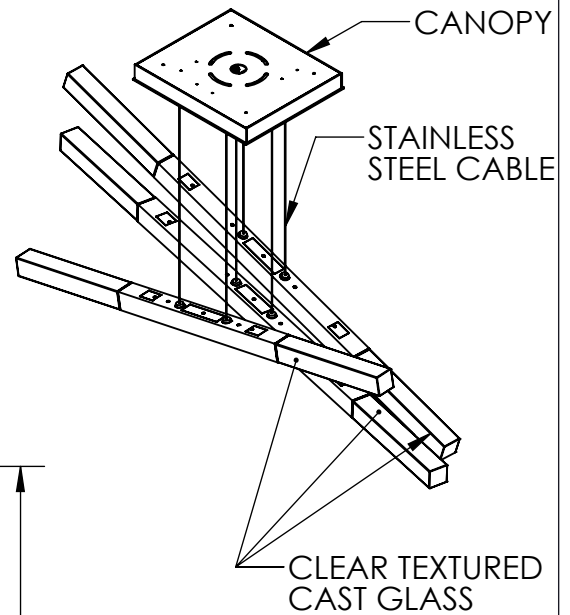

Collection: AXIS

Product #: PLB0060-3T

QTY: 6 - CLEAR TEXTURED CAST GLASS

All dimensions are shown in inches unless otherwise stated. Visit hammertonstudio.com for product options.

8/17/2020 (A)

Mounting Packet: R	Weight(lbs.): 63	Electrical Type:LED	CCT:2700 K OR 3000 K
UL Location: DRY	Elec. Qty: 18	Wattage: 48	Voltage: 120
Finish: SEE WEB SITE FOR OPTIONS	Source Lumens: Ambient:3240	Down:2160	
Top Diffuser: N/A	Dimmable: Forward/Reverse Phase to 1%		
Bottom Diffuser: Frosted Acrylic	CRI: 93+	Power Factor: >0.9	
All Hammerton fixtures are handcrafted by artisans. Subtle imperfections reflect the mark of the artisan and should be expected in any handcrafted product. Dimensions may vary up to 7/8".			
© Copyright 2020. All rights in design, detail or invention of this drawing are reserved as the property of Hammerton. Any imitation or adaptation without written consent is strictly prohibited.			
Hammerton Inc. 217 Wright Brothers Dr. Salt Lake City, UT 84116 (801)973-8095			

Canopy Mounting Detail

MOUNTS TO J-BOX AND CEILING