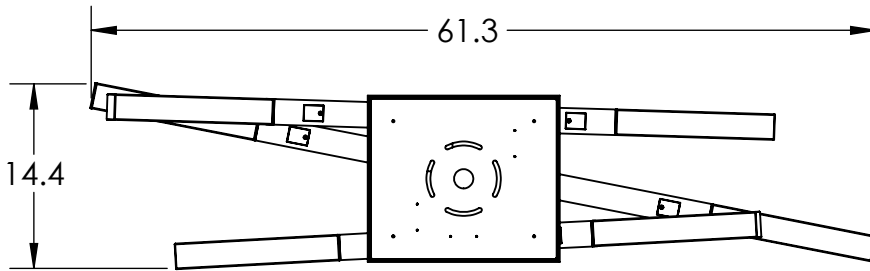

Collection: AXIS

Product #: PLB0060-3T

QTY: 6 - CLEAR TEXTURED CAST GLASS

All dimensions are shown in inches unless otherwise stated. Visit hammertonstudio.com for product options.

8/17/2020 (A)

Mounting Packet: R	Weight(lbs.): 63	Electrical Type:LED	CCT:2700 K OR 3000 K
UL Location: DRY	Elec. Qty: 18	Wattage: 48	Voltage: 120
Finish: SEE WEB SITE FOR OPTIONS	Source Lumens: Ambient:3240	Down:2160	
Top Diffuser: N/A	Dimmable: Forward/Reverse Phase to 1%		
Bottom Diffuser: Frosted Acrylic	CRI: 93+	Power Factor: >0.9	
All Hammerton fixtures are handcrafted by artisans. Subtle imperfections reflect the mark of the artisan and should be expected in any handcrafted product. Dimensions may vary up to 7/8".			
© Copyright 2020. All rights in design, detail or invention of this drawing are reserved as the property of Hammerton. Any imitation or adaptation without written consent is strictly prohibited.			
Hammerton Inc. 217 Wright Brothers Dr. Salt Lake City, UT 84116 (801)973-8095			

Canopy Mounting Detail

MOUNTS TO J-BOX AND CEILING