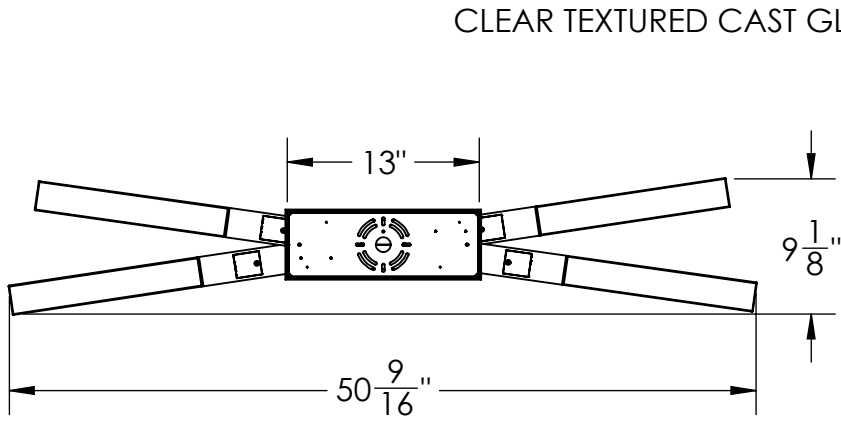

Collection: AXIS

Product #: PLB0060-50

All dimensions are shown in inches unless otherwise stated. Visit hammertonsstudio.com for product options.

7/26/2022 (K)

Mounting Packet: X	Weight(lbs.): 40	Electrical Type: LED	CCT: 2700/3000 K
UL Location: DRY	Elec. Qty: 8	Wattage: 42	Voltage: 120
Finish: SEE WEB SITE FOR OPTIONS	Source Lumens: Ambient:1681	Down:1681	
Top Diffuser: CLOSED	Dimmable: Forward/Reverse Phase to 1%		
Bottom Diffuser: Frosted Acrylic	CRI: 93+	Power Factor: >0.9	

All fixtures created by Hammerton are handcrafted by artisans. Dimensions may vary up to 7/8".

© Copyright 2021. All rights in design, detail or invention of this drawing are reserved as the property of Hammerton. Any imitation or adaptation without written consent is strictly prohibited.