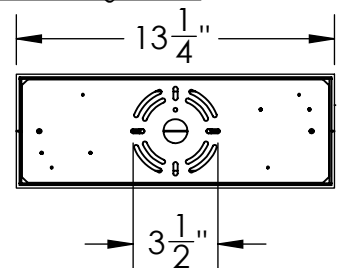

Canopy Mounting Detail

MOUNTS DIRECTLY TO J-BOX