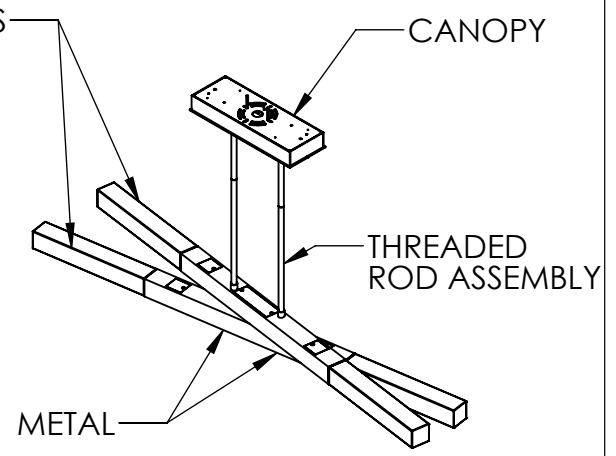

Collection: AXIS

Product #: PLB0060-50

All dimensions are shown in inches unless otherwise stated. Visit hammertonsstudio.com for product options.

7/26/2022 (K)

Mounting Packet: X	Weight(lbs.): 40	Electrical Type: LED	CCT: 2700/3000 K
UL Location: DRY	Elec. Qty: 8	Wattage: 42	Voltage: 120
Finish: SEE WEB SITE FOR OPTIONS	Source Lumens: Ambient:1681	Down:1681	
Top Diffuser: CLOSED	Dimmable: Forward/Reverse Phase to 1%		
Bottom Diffuser: Frosted Acrylic	CRI: 93+	Power Factor: >0.9	

All fixtures created by Hammerton are handcrafted by artisans. Dimensions may vary up to 7/8".

© Copyright 2021. All rights in design, detail or invention of this drawing are reserved as the property of Hammerton. Any imitation or adaptation without written consent is strictly prohibited.