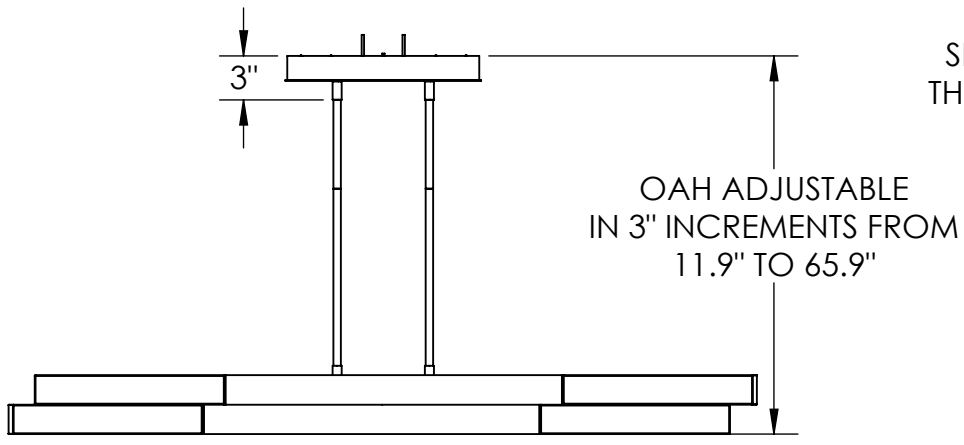

Collection: AXIS

Product #: PLB0060-50

All dimensions are shown in inches unless otherwise stated. Visit hammertonsstudio.com for product options.

7/26/2022 (K)

Mounting Packet: X	Weight(lbs.): 40	Electrical Type: LED	CCT: 2700/3000 K
UL Location: DRY	Elec. Qty: 8	Wattage: 42	Voltage: 120
Finish: SEE WEB SITE FOR OPTIONS	Source Lumens: Ambient:1681	Down:1681	
Top Diffuser: CLOSED	Dimmable: Forward/Reverse Phase to 1%		
Bottom Diffuser: Frosted Acrylic	CRI: 93+	Power Factor: >0.9	

All fixtures created by Hammerton are handcrafted by artisans. Dimensions may vary up to 7/8".

© Copyright 2021. All rights in design, detail or invention of this drawing are reserved as the property of Hammerton. Any imitation or adaptation without written consent is strictly prohibited.