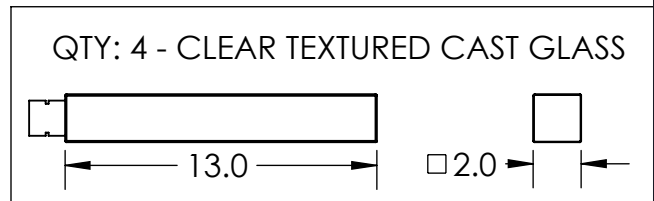

Collection: AXIS

Product #: PLB0060-50

All dimensions are shown in inches unless otherwise stated. Visit hammertonsstudio.com for product options.

7/26/2022 (K)

Mounting Packet: X	Weight(lbs.): 40	Electrical Type: LED	CCT: 2700/3000 K
UL Location: DRY	Elec. Qty: 8	Wattage: 42	Voltage: 120
Finish: SEE WEB SITE FOR OPTIONS	Source Lumens: Ambient:1681	Down:1681	
Top Diffuser: CLOSED	Dimmable: Forward/Reverse Phase to 1%		
Bottom Diffuser: Frosted Acrylic	CRI: 93+	Power Factor: >0.9	

All fixtures created by Hammerton are handcrafted by artisans. Dimensions may vary up to 7/8".

© Copyright 2021. All rights in design, detail or invention of this drawing are reserved as the property of Hammerton. Any imitation or adaptation without written consent is strictly prohibited.