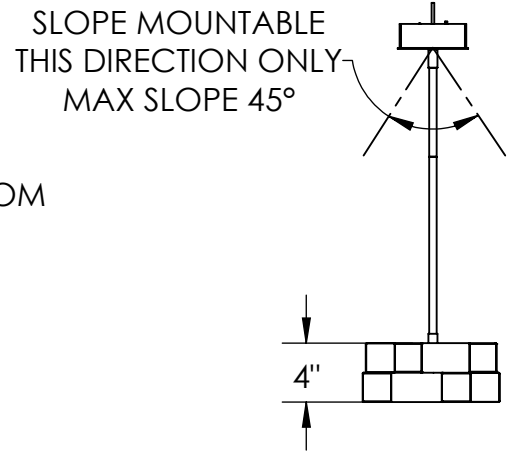

Collection: AXIS

Product #: PLB0060-50

All dimensions are shown in inches unless otherwise stated. Visit hammertonsstudio.com for product options.

7/26/2022 (K)

Mounting Packet: X	Weight(lbs.): 40	Electrical Type: LED	CCT: 2700/3000 K
UL Location: DRY	Elec. Qty: 8	Wattage: 42	Voltage: 120
Finish: SEE WEB SITE FOR OPTIONS	Source Lumens: Ambient:1681	Down:1681	
Top Diffuser: CLOSED	Dimmable: Forward/Reverse Phase to 1%		
Bottom Diffuser: Frosted Acrylic	CRI: 93+	Power Factor: >0.9	

All fixtures created by Hammerton are handcrafted by artisans. Dimensions may vary up to 7/8".

© Copyright 2021. All rights in design, detail or invention of this drawing are reserved as the property of Hammerton. Any imitation or adaptation without written consent is strictly prohibited.