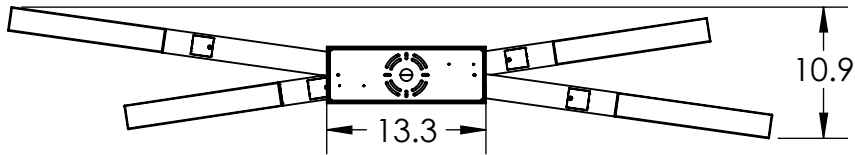

Collection: AXIS

Product #: PLB0060-64

CLEAR TEXTURED CAST GLASS

SLOPE MOUNTABLE
THIS DIRECTION ONLY
MAX SLOPE 45°

DOWNLIGHTS (4)

QTY: 4 - CLEAR TEXTURED CAST GLASS

All dimensions are shown in inches unless otherwise stated.
Visit hammertonstudio.com for product options.

1/6/2020 ©

Mounting Packet: X	Weight(lbs.): 41	Electrical Type: LED	CCT: 2700 K
UL Location: DRY	Elec. Qty: 8	Wattage: 42	Voltage: 120
Finish: SEE WEB SITE FOR OPTIONS	Source Lumens: Ambient:1360	Down:1360	
Top Diffuser: CLOSED	Dimmable: Forward/Reverse Phase to 1%		
Bottom Diffuser: Frosted Acrylic	CRI: 93+	Power Factor: >0.9	

All fixtures created by Hammerton are handcrafted by artisans. Dimensions may vary up to 7/8".

© Copyright 2020. All rights in design, detail or invention of this drawing are reserved as the property of Hammerton. Any imitation or adaptation without written consent is strictly prohibited.