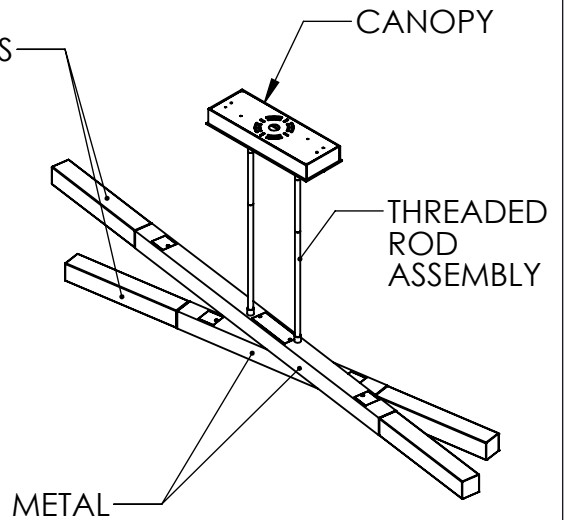

Collection: AXIS

Product #: PLB0060-64

CLEAR TEXTURED CAST GLASS

SLOPE MOUNTABLE
THIS DIRECTION ONLY
MAX SLOPE 45°

DOWNLIGHTS (4)

QTY: 4 - CLEAR TEXTURED CAST GLASS

All dimensions are shown in inches unless otherwise stated.
Visit hammertonstudio.com for product options.

1/6/2020 ©

Mounting Packet: X	Weight(lbs.): 41	Electrical Type: LED	CCT: 2700 K
UL Location: DRY	Elec. Qty: 8	Wattage: 42	Voltage: 120
Finish: SEE WEB SITE FOR OPTIONS	Source Lumens: Ambient:1360	Down:1360	
Top Diffuser: CLOSED	Dimmable: Forward/Reverse Phase to 1%		
Bottom Diffuser: Frosted Acrylic	CRI: 93+	Power Factor: >0.9	

All fixtures created by Hammerton are handcrafted by artisans. Dimensions may vary up to 7/8".

© Copyright 2020. All rights in design, detail or invention of this drawing are reserved as the property of Hammerton. Any imitation or adaptation without written consent is strictly prohibited.