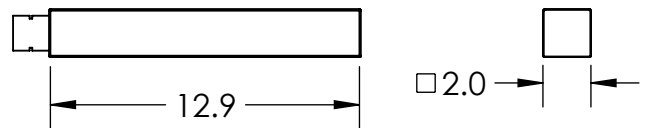

Collection: AXIS

Product #: PLB0060-64

CLEAR TEXTURED CAST GLASS

SLOPE MOUNTABLE
THIS DIRECTION ONLY
MAX SLOPE 45°

DOWNLIGHTS (4)

QTY: 4 - CLEAR TEXTURED CAST GLASS

All dimensions are shown in inches unless otherwise stated.
Visit hammertonstudio.com for product options.

1/6/2020 ©

Mounting Packet: X	Weight(lbs.): 41	Electrical Type: LED	CCT: 2700 K
UL Location: DRY	Elec. Qty: 8	Wattage: 42	Voltage: 120
Finish: SEE WEB SITE FOR OPTIONS	Source Lumens: Ambient:1360	Down:1360	
Top Diffuser: CLOSED	Dimmable: Forward/Reverse Phase to 1%		
Bottom Diffuser: Frosted Acrylic	CRI: 93+	Power Factor: >0.9	

All fixtures created by Hammerton are handcrafted by artisans. Dimensions may vary up to 7/8".

© Copyright 2020. All rights in design, detail or invention of this drawing are reserved as the property of Hammerton. Any imitation or adaptation without written consent is strictly prohibited.