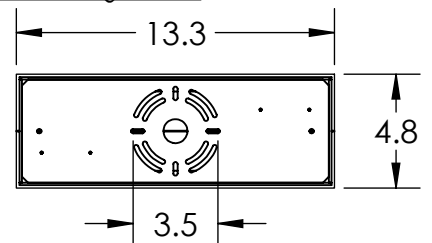

All dimensions are shown in inches unless otherwise stated.
Visit hammertonstudio.com for product options.

1/6/2020 ©

Mounting Packet: X	Weight(lbs.): 41	Electrical Type: LED	CCT: 2700 K
UL Location: DRY	Elec. Qty: 8	Wattage: 42	Voltage: 120
Finish: SEE WEB SITE FOR OPTIONS	Source Lumens: Ambient:1360	Down:1360	
Top Diffuser: CLOSED	Dimmable: Forward/Reverse Phase to 1%		
Bottom Diffuser: Frosted Acrylic	CRI: 93+	Power Factor: >0.9	

All fixtures created by Hammerton are handcrafted by artisans. Dimensions may vary up to 7/8".

© Copyright 2020. All rights in design, detail or invention of this drawing are reserved as the property of Hammerton. Any imitation or adaptation without written consent is strictly prohibited.

Hammerton Inc. 217 Wright Brothers Dr. Salt Lake City, UT 84116 (801)973-8095

Canopy Mounting Detail