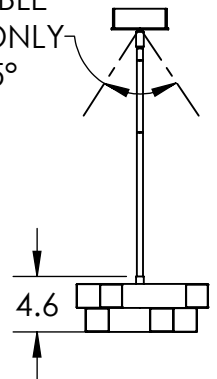

Collection: AXIS

Product #: PLB0060-64

CLEAR TEXTURED CAST GLASS

SLOPE MOUNTABLE
THIS DIRECTION ONLY
MAX SLOPE 45°

DOWNLIGHTS (4)

QTY: 4 - CLEAR TEXTURED CAST GLASS

All dimensions are shown in inches unless otherwise stated.
Visit hammertonstudio.com for product options.

1/6/2020 ©

Mounting Packet: X	Weight(lbs.): 41	Electrical Type: LED	CCT: 2700 K
UL Location: DRY	Elec. Qty: 8	Wattage: 42	Voltage: 120
Finish: SEE WEB SITE FOR OPTIONS	Source Lumens: Ambient:1360	Down:1360	
Top Diffuser: CLOSED	Dimmable: Forward/Reverse Phase to 1%		
Bottom Diffuser: Frosted Acrylic	CRI: 93+	Power Factor: >0.9	

All fixtures created by Hammerton are handcrafted by artisans. Dimensions may vary up to 7/8".

© Copyright 2020. All rights in design, detail or invention of this drawing are reserved as the property of Hammerton. Any imitation or adaptation without written consent is strictly prohibited.