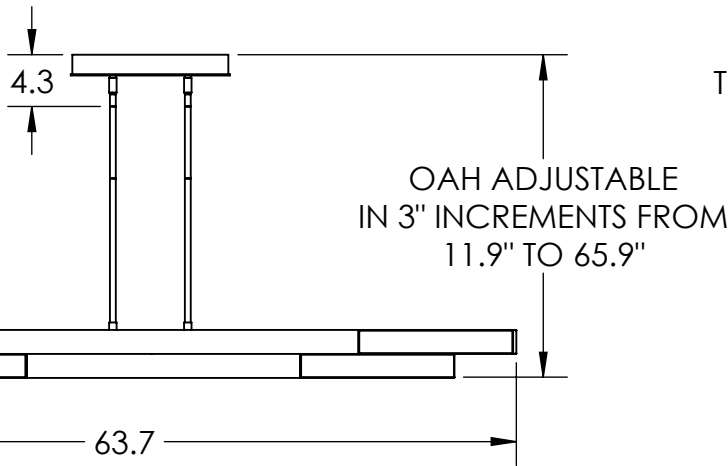

Collection: AXIS

Product #: PLB0060-64

CLEAR TEXTURED CAST GLASS

SLOPE MOUNTABLE
THIS DIRECTION ONLY
MAX SLOPE 45°

DOWNLIGHTS (4)

QTY: 4 - CLEAR TEXTURED CAST GLASS

All dimensions are shown in inches unless otherwise stated.
Visit hammertonstudio.com for product options.

1/6/2020 ©

Mounting Packet: X	Weight(lbs.): 41	Electrical Type: LED	CCT: 2700 K
UL Location: DRY	Elec. Qty: 8	Wattage: 42	Voltage: 120
Finish: SEE WEB SITE FOR OPTIONS	Source Lumens: Ambient:1360	Down:1360	
Top Diffuser: CLOSED	Dimmable: Forward/Reverse Phase to 1%		
Bottom Diffuser: Frosted Acrylic	CRI: 93+	Power Factor: >0.9	

All fixtures created by Hammerton are handcrafted by artisans. Dimensions may vary up to 7/8".

© Copyright 2020. All rights in design, detail or invention of this drawing are reserved as the property of Hammerton. Any imitation or adaptation without written consent is strictly prohibited.