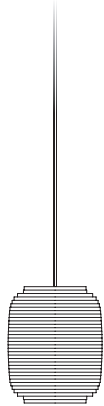

Scraplights

Ausi Pendant

Color

Natural

Ausi 8 | GP-112
Ausi 12 | GP-111
Ausi 14 | GP-113

White

Ausi 8 | GP-1112
Ausi 12 | GP-1111
Ausi 14 | GP-1113

Blonde

Ausi 8 | GP-2112
Ausi 12 | GP-2111
Ausi 14 | GP-2113

	North America	Europe
Lamping	Max 15W LED, E26, 120V	Max 15W LED, E27, 220V
Color temperature	2700K (recommended)	2700K (recommended)
Lumen output	Dependent on lamp	Dependent on lamp
Cord	Black, 6.5ft (16ft available) White, 6.5ft (16ft available)	Black fabric, 2m (5m available) White fabric, 2m (5m available)
Canopy	Black powder coated, Ø 4.5, H 3/8 (in) White powder coated, Ø 4.5, H 3/8 (in)	Black powder coated, Ø 10, H 2.5 (cm) Gray powder coated, Ø 10, H 2.5 (cm)
Material	Recycled corrugated cardboard Corrugated cardboard	Recycled corrugated cardboard Corrugated cardboard
Size	Ø 7, H 9 (in) Ø 15, H 14 (in) Ø 11, H 8 (in)	Ø 19, H 24 (cm) Ø 28, H 20 (cm) Ø 39, H 36 (cm)
Weight	0.9lbs 1.2lbs 1.5lbs	0,4kg 0,6kg 0,7kg
Fire retardant	Yes	Yes
Country of origin	United States	The Netherlands

scraplights®

Ausi Pendant

AUSI8

AUSI12

AUSI14

SPECIFICATION CODE

Example: QTY 2 SCRAP - GP1111-WHT-16

Qty. **SCRAP** - **GP** - -

①
②
③
④

For each number, make one selection and enter into the corresponding box above. *Indicates modification with additional lead time and/or costs

① MATERIAL

- 1
- 11
- 21

1 - Natural

11 - White

21 - Blonde