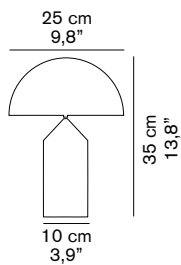

ATOLLO 238

Vico Magistretti
1977

Table lamp giving direct and reflected light in aluminium.
With switch ON/OFF.

DIMENSIONS

MATERIALS

metal

COLORS

external black	RAL9005
inner white	RAL9003
external satin gold	
inner white	RAL9003
satin bronze	

PACKAGING

Reflector

dimensions 32x32x17 cm / 12,6"x12,6"x6,7"
volume 0,0174 m³ / 0,61 ft³
weight 1 kg / 2,2 lb

Base

dimensions 18x18x38 cm / 7,1"x7,1"x14,9"
volume 0,0123 m³ / 0,43 ft³
weight 1,5 kg / 3,3 lb

TYPE

indoor - table lamp

PHOTOMETRIC CURVE