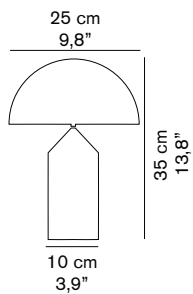

ATOLLO 236

Vico Magistretti
1977

Table lamp giving direct and diffused light in opaline blown Murano glass diffuser. With on/off switch.

DIMENSIONS

MATERIALS

metal/blown glass

COLORS

opaline opaque

black cable

black on/off switch

PACKAGING

 **Reflector**

dimensions 31x31x19 cm/12,2"x12,2"x7,5"
volume 0,0182 m³/0,64 ft³
weight 1,3 kg/2,86 lb

 **Base**

dimensions 19x21x42 cm/7,5"x8,3"x16,5"
volume 0,0167 m³/0,59 ft³
weight 2,2 kg/4,85 lb

TYPE

indoor - table lamp

PHOTOMETRIC CURVE