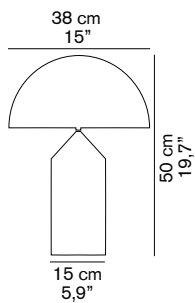

ATOLLO 237

Vico Magistretti
1977

Table lamp giving direct and diffused light in opaline blown Murano glass diffuser. With dimmer.

DIMENSIONS

MATERIALS

metal/blown glass

COLORS

opaline opaque

PACKAGING

 **Reflector**

dimensions 46x46x30 cm/18,1"x18,1"x11,8"
volume 0,0634 m³/2,24 ft³
weight 4 kg/8,81 lb

 **Base**

dimensions 25x29x59 cm/9,8"x11,4"x23,2"
volume 0,0427 m³/1,51 ft³
weight 3 kg/6,61 lb

TYPE

indoor - table lamp

PHOTOMETRIC CURVE