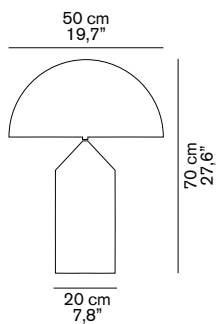

**ATOLLO 235**  
Vico Magistretti  
1977

Table lamp giving direct and diffused light in opaline blown Murano glass diffuser. With universal dimmer.

**DIMENSIONS**

**MATERIALS**

**COLORS**

metal/blown glass

equipped without bulb

**PACKAGING**

**TYPE**

**PHOTOMETRIC CURVE**

**Reflector**

dimensions 61x61x35 cm/24"x24"x13,8"  
volume 0,138 m<sup>3</sup>/4,87 ft<sup>3</sup>  
weight 7,5 kg/16,53 lb

indoor - table lamp

**Base**

dimensions 32x32x86 cm/12,6"x12,6"x33,9"  
volume 0,088 m<sup>3</sup>/3,11 ft<sup>3</sup>  
weight 6 kg/13,22 lb