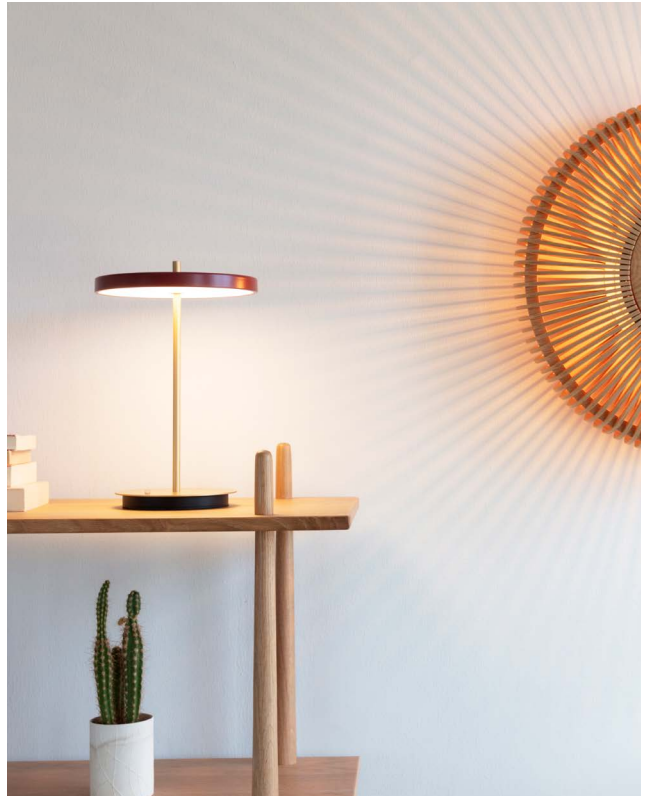

ASTERIA MOVE

Designed by Søren Ravn Christensen