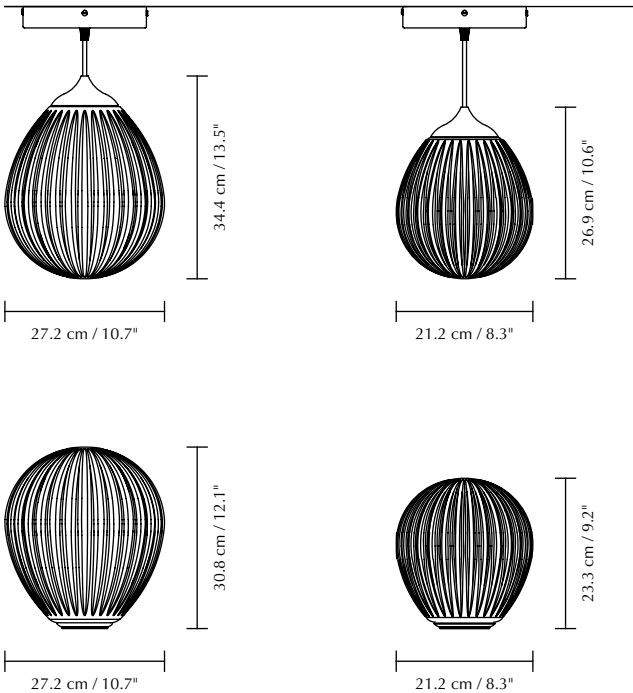

AROUND THE WORLD

Designed by Luigi Vittorio Cittadini

Pendant, floor and table lampshade
Compatible with E26 / E27

Flip 180°

DIMENSIONS

Ø: 27.2 cm / 10.7" Ø: 21.2 cm / 8.3"
H: 30.8 cm / 12.1" H: 23.3 cm / 9.2"

MATERIAL

Glass and steel

WEIGHT

Around The World medium: 1.6 kg / 3.5 lb
Around The World mini: 1.2 kg / 2.6 lb

WEIGHT INCL. PACKAGING

Around The World medium: 3.5 kg / 8 lb

LIGHT SOURCE

E26 / E27 - max 15W LED opal glass (not included)

ORDERING INFORMATION

Around The World medium	#2511
Medium with white top	#2511C4227
Medium with black top	#2511C4228
Medium with brushed steel top	#2511C4229
Medium with brushed brass top	#2511C4230
Around The World mini	#2539
Mini with white top	#2539C4227
Mini with black top	#2539C4228
Mini with brushed steel top	#2539C4229
Mini with brushed brass top	#2539C4230

Colour variations

white

black

brushed steel

brushed brass

UMAGE

AROUND THE WORLD

Designed by Luigi Vittorio Cittadini