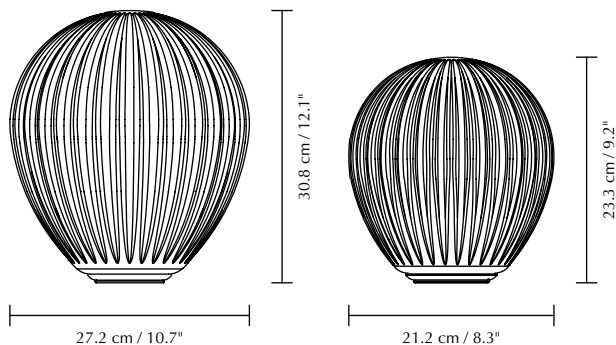

AROUND THE WORLD

Designed by Luigi Vittorio Cittadini

Pendant, floor and table lampshade
Compatible with E26 / E27

Flip 180°

DIMENSIONS

Ø: 27.2 cm / 10.7" Ø: 21.2 cm / 8.3"
H: 30.8 cm / 12.1" H: 23.3 cm / 9.2"

MATERIAL

Glass and steel

WEIGHT

Around The World medium: 1.6 kg / 3.5 lb
Around The World mini: 1.2 kg / 2.6 lb

WEIGHT INCL. PACKAGING

Around The World medium: 3.5 kg / 8 lb

LIGHT SOURCE

E26 / E27 - max 15W LED opal glass (not included)

PACKAGING DIMENSIONS (L x W x H)

Medium: 32.8 x 32.8 x 33.5 cm / 12.9 x 12.9 x 13.2"
Mini: 26.6 x 26.6 x 26 cm / 10.5 x 10.5 x 10.2"

ASSEMBLY TIME

5 min

MEDIA KIT

Photos and press material
Download at umage.presscloud.com

ORDERING INFORMATION

Around The World medium	#2511
Medium with white top	#2511C4227
Medium with black top	#2511C4228
Medium with brushed steel top	#2511C4229
Medium with brushed brass top	#2511C4230
Around The World mini	#2539
Mini with white top	#2539C4227
Mini with black top	#2539C4228
Mini with brushed steel top	#2539C4229
Mini with brushed brass top	#2539C4230