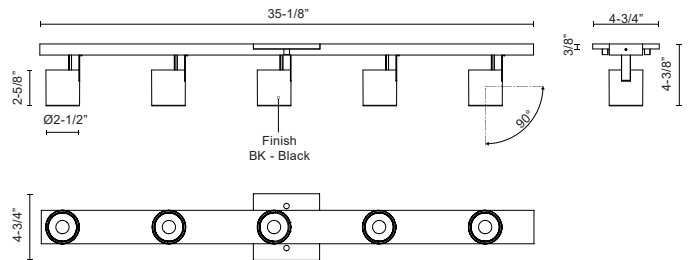

DESCRIPTION

Elevate your space with the Arnold fixed track collection. Featuring three or five cylinder models seamlessly integrated onto a sleek backplate. Arnold brings a touch of contemporary style any room with its refined, adjustable design for task lighting that suits the needs of your space.

- Sleek, modern design
- Adjustable heads
- Matte Black finish
- Integrated LED, no need for bulbs