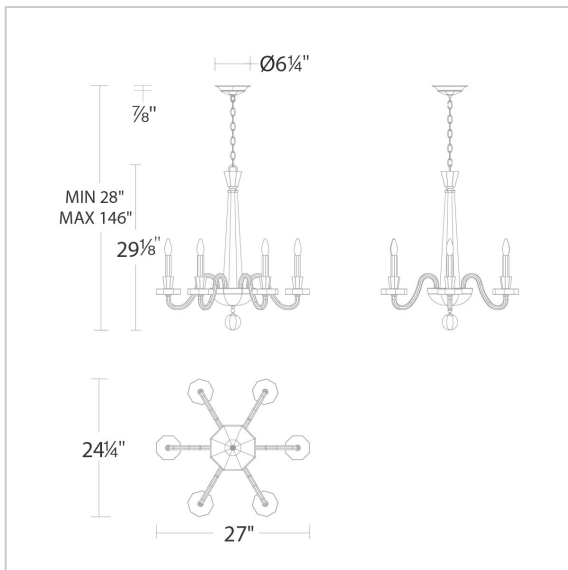

## LINE DRAWING

## SPECIFICATIONS

<b>Light Source Standards</b>	Incandescent UL/cUL
-------------------------------	------------------------

Model	Finish	Crystal	# of Lights	Voltage	Height	Width	Length	Weight
S9327	- 22 - 23 - 26 - 48 - 51 - 76	OH	6 Light	120V	29.1"	27"	27"	19.8lbs