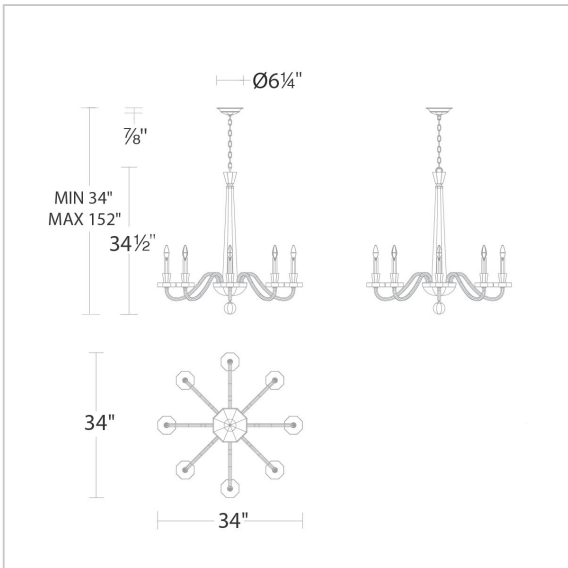

LINE DRAWING

DESCRIPTION

Reaching into the archives, what was old becomes new again. Amadeus narrowly escaped communist eradication to be reborn today. In honor of the bravery of the 3rd generation Schonbek family that smuggled this design into the Americas, we are proud to present this stunning revival.

FEATURES

- Optic Haze™, made of natural quartz, has unique variations in luster, hue, patterning and texture inherent to this material. When illuminated, the dimension of the crystal is beautifully accented.
- Can be mounted on a sloped ceiling.

AVAILABLE TRIM

AVAILABLE FINISHES

SPECIFICATIONS

**Light Source
Standards**

Incandescent
UL/cUL

Model	Finish	Crystal	# of Lights	Voltage	Height	Width	Length	Weight
S9334	- 22 - 23 - 26 - 48 - 51 - 76	OH	8 Light	120V	34.5"	34"	34"	37.4lbs

Example: S9334-48OH