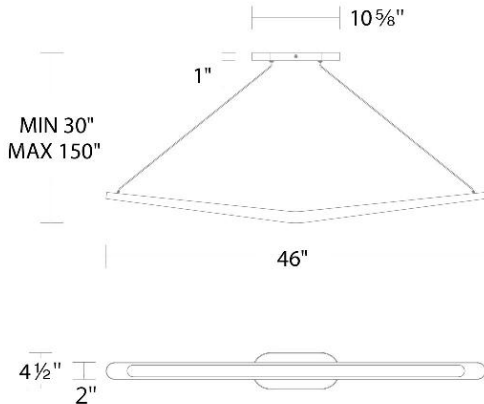

WAC LIGHTING

Alleron

Pendant 4CCT

Fixture Type: _____

Catalog Number: _____

Project: _____

Location: _____

Model & Size	Color Temp	Finish	LED Watts	LED Lumens	Delivered Lumens
PD-13446 46"	2700K	BK Black	37 W	1720	1547
	3000K	BN Brushed Nickel	37 W	1720	1547
	3500K		37 W	1720	1547
	4000K		37 W	1720	1547

SPECIFICATIONS

Color Temp:	4000K,3500K,2700K,3000K
Input:	120-277V,50/60Hz
CRI:	90
Dimming:	ELV: 100-10% ,TRIAC: 100-5%
Rated Life:	50000 Hours
Standards:	ETL, cETL Damp Location Listed
Construction:	Aluminum body with acrylic diffuser

FINISHES:

LINE DRAWING:

PD-13446

WAC LIGHTING