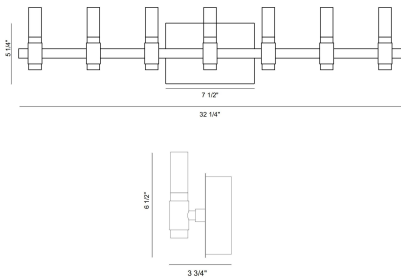

ALBANY, ALBANY, SCONCE, 7LT

PRODUCT DETAILS

No.	:	45238-017
Product Color	:	BLACK AND BRASS
Product Material	:	IRON
Shade / Accent Colour	:	FROSTED WHITE
Shade / Accent Material	:	ACRYLIC
Width	:	32.25"
Height	:	6.5"
Overall Height	:	6.5"
Ext	:	3.75"
Weight	:	4.8LBS
Shade Height	:	2.75"
Shade Diameter	:	1"

LIGHT SOURCE DETAILS

Number of Bulbs	:	14
Light Source	:	LED
Light Source Type	:	LED
Input Voltage	:	120V
Bulb Voltage	:	24V
Socket Type	:	LED
Wattage	:	28W
Total Wattage	:	392W
Delivered Lumens	:	596LM
Kelvin	:	3000K
CRI	:	90
Bulb Included	:	YES
Dimmable	:	YES

OPTIONS AVAILABLE

ITEM NO.	FINISH	SHADE
45238-017	BLACK AND BRASS	FROSTED WHITE
45238-021	BLACK AND NICKEL	FROSTED WHITE

TECHNICAL DETAILS

Light Direction	:	UP AND DOWN
Canopy / Backplate Length	:	7.5"
Canopy / Backplate Height	:	1.75"
Canopy / Backplate Width	:	5.25"
Driver	:	YES
IP Rating	:	IP44
Location	:	DAMP
Approval	:	