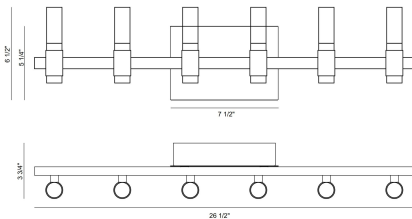

ALBANY, ALBANY, SCONCE, 6LT

PRODUCT DETAILS

No.	:	45237-010
Product Color	:	BLACK AND BRASS
Product Material	:	IRON
Shade / Accent Colour	:	FROSTED WHITE
Shade / Accent Material	:	ACRYLIC
Length	:	26.5"
Width	:	3.75"
Height	:	6.5"
Overall Height	:	6.5"
Ext	:	3.75"
Weight	:	4.1LBS
Shade Height	:	2.75"
Shade Diameter	:	1"

OPTIONS AVAILABLE

ITEM NO.	FINISH	SHADE
45237-010	BLACK AND BRASS	FROSTED WHITE
45237-027	BLACK AND NICKEL	FROSTED WHITE

TECHNICAL DETAILS

Light Direction	:	UP AND DOWN
Canopy / Backplate Length	:	7.5"
Canopy / Backplate Height	:	1.75"
Canopy / Backplate Width	:	5.25"
Driver	:	YES
IP Rating	:	IP44
Location	:	DAMP
Approval	:	