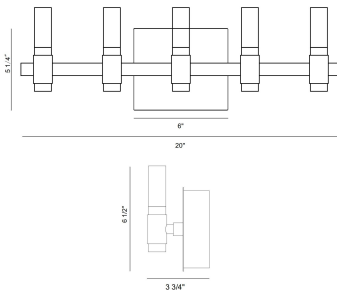

ALBANY, ALBANY, SCONCE, 5LT

PRODUCT DETAILS

No.	:	45236-013
Product Color	:	BLACK AND BRASS
Product Material	:	IRON
Shade / Accent Colour	:	FROSTED WHITE
Shade / Accent Material	:	ACRYLIC
Width	:	20"
Height	:	6.5"
Overall Height	:	6.5"
Ext	:	3.75"
Weight	:	3.5LBS
Shade Height	:	2.75"
Shade Diameter	:	1"

LIGHT SOURCE DETAILS

Light Source Type	:	INTEGRATED LED
Input Voltage	:	120V
Bulb Voltage	:	120V
Socket Type	:	LED
Total Wattage	:	200W
Delivered Lumens	:	443LM
Kelvin	:	3000K
CRI	:	90
Dimmable	:	YES

OPTIONS AVAILABLE

ITEM NO.	FINISH	SHADE
45236-013	BLACK AND BRASS	FROSTED WHITE
45236-022	BLACK AND NICKEL	FROSTED WHITE

TECHNICAL DETAILS

Light Direction	:	UP AND DOWN
Canopy / Backplate Length	:	6"
Canopy / Backplate Height	:	1.25"
Canopy / Backplate Width	:	5.25"
Driver	:	YES
IP Rating	:	IP44
Location	:	DAMP
Approval	:	