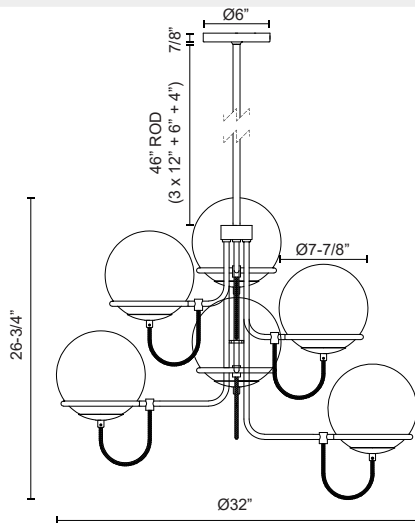

alora mood

P. 1.855.855.8926

CANADA: 19054 28TH Avenue Surrey - BC V3Z 6M3

USA: 3035 E. Lone Mountain Rd - Las Vegas, NV, 89081

ALBA CH458632

FIXTURE DIMENSIONS	D32" x H26-3/4"
LAMP TYPE	E26
MAX WATTAGE	60W
BULB QTY	6
BULBS INCLUDED	No
VOLTAGE	120V
GLASS DETAILS	Opal Glass
MATERIAL	Steel + Glass
ROD LENGTH	46" Max (3x12" + 1x6" + 1x4")
MINIMUM HANG HEIGHT	32"
SLOPED CEILING ADAPTABLE	Yes, Up to 15 Degrees
ILLUMINATION DIRECTION	Omni-directional
LOCATION	Dry
CANOPY DIMENSIONS	D6" x H7/8"
PAINT FINISH	AG01; MB01;

[D - Diameter, L - Length, W - Width, H - Height, E - Extension]

AVAILABLE FINISHES:

CH458632AGOP
Aged Gold/Opal
Matte Glass

CH458632MBOP
Matte Black/Opal
Matte Glass

*For complete warranty terms, please visit: www.aloralighting.com/warranty