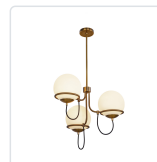

AVAILABLE FINISHES:

CH458323AGOP
Aged Gold/Opal
Matte Glass