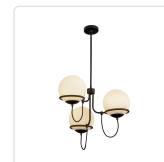

## ALBA CH458323

FIXTURE DIMENSIONS	D22-7/8" x H18"
LAMP TYPE	E26
MAX WATTAGE	60W
BULB QTY	3
BULBS INCLUDED	No
VOLTAGE	120V
GLASS DETAILS	Opal Glass
MATERIAL	Steel + Glass
ROD LENGTH	46" Max (3x12" + 1x6" + 1x4")
MINIMUM HANG HEIGHT	22"
SLOPED CEILING ADAPTABLE	Yes, Up to 15 Degrees
ILLUMINATION DIRECTION	Omni-directional
LOCATION	Dry
CANOPY DIMENSIONS	D4-3/4" x H7/8"
PAINT FINISH	AG01; MB01;

### AVAILABLE FINISHES:

CH458323AGOP  
Aged Gold/Opal  
Matte Glass

CH458323MBOP  
Matte Black/Opal  
Matte Glass

\*For complete warranty terms, please visit: [www.aloralighting.com/warranty](http://www.aloralighting.com/warranty)