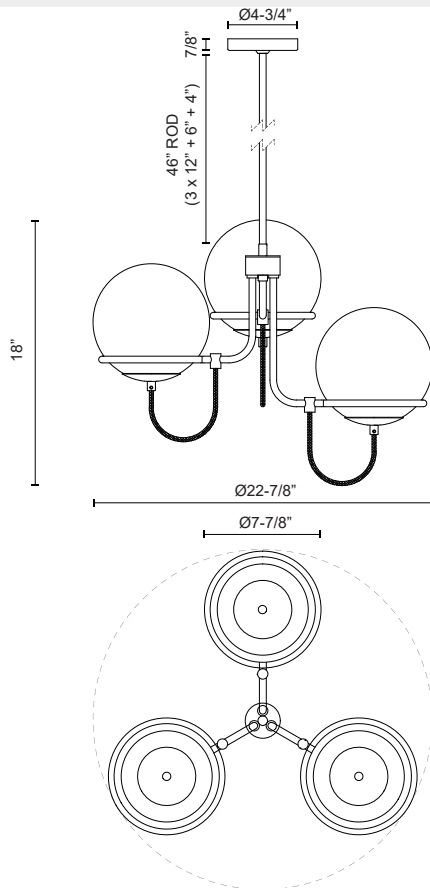

## ALBA CH458323

FIXTURE DIMENSIONS	D22-7/8" x H18"
LAMP TYPE	E26
MAX WATTAGE	60W
BULB QTY	3
BULBS INCLUDED	No
VOLTAGE	120V
GLASS DETAILS	Opal Glass
MATERIAL	Steel + Glass
ROD LENGTH	46" Max (3x12" + 1x6" + 1x4")
MINIMUM HANG HEIGHT	22"
SLOPED CEILING ADAPTABLE	Yes, Up to 15 Degrees
ILLUMINATION DIRECTION	Omni-directional
LOCATION	Dry
CANOPY DIMENSIONS	D4-3/4" x H7/8"
PAINT FINISH	AG01; MB01;

[ D - Diameter, L - Length, W - Width, H - Height, E - Extension ]