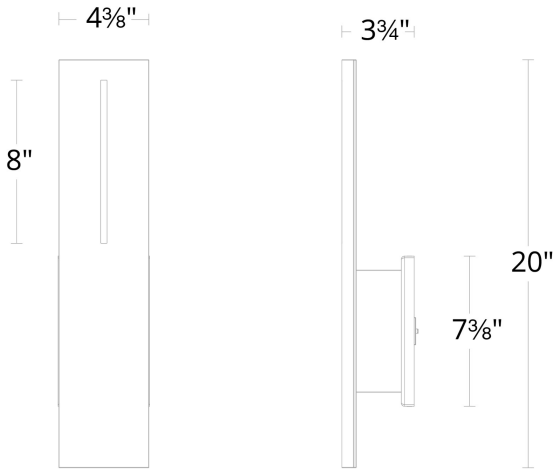

**SPECIFICATIONS**

<b>Rated Life</b>	50000 Hours
<b>Standards</b>	ETL, cETL, Wet Location Listed, IP65, Title 24 JA8: 2019 Compliant
<b>Input</b>	120-277V, 50/60Hz
<b>Dimming</b>	ELV, 0-10V, TRIAC
<b>Mounting</b>	Can be mounted on wall vertically or upside down
<b>Color Temp</b>	3000K, 3500K, 4000K
<b>CRI</b>	90
<b>Construction</b>	Extruded aluminum body and silk screened glass diffuser

WS-W22320

Model & Size	Color Temp	Finish	LED Watts	LED Lumens	Delivered Lumens
WS-W22320 20"	3000K	BK Black	22.4W	1146	530
	3500K	BK Black	22.4W	1146	530
	4000K	BK Black	22.4W	1146	530

Example: **WS-W22320-40-BK**