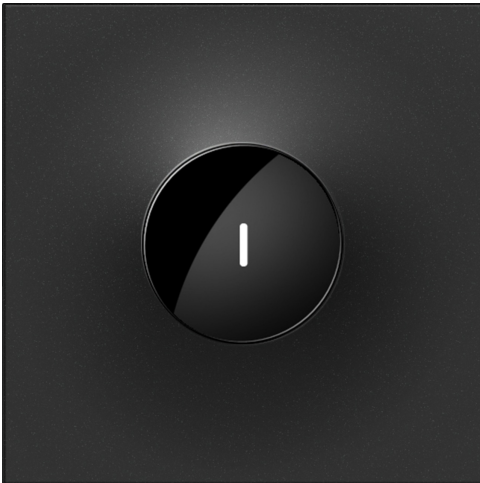

adorne Collection
adorne 20A Wave® Switch, Graphite
Part No. ASWV2032G2

Perfect for turning the lights on or off when your hands are full or messy, especially in entryways or next to the kitchen sink. The Wave Switch features innovative hands-free technology that allows you to control lights with a wave of your hand, for a germ-and-worry free option that also adds contemporary style to any space. Use on its own to control a light or fixture from a single location, or pair with a second switch or dimmer to control a single light source from two locations. Made exclusively for use with screwless Wall Plates from the adorne® Collection, sold separately.

Adjust the internal sensor to respond to movement from 1"-6" from the switch face to fit your space and needs

Complete the look with a stunning, screwless adorne® Wall Plate, not included. Available in a range of contemporary colors and finishes. Coordinate with other designer switches & outlets

Installs easily in 15 minutes or less, fitting into an existing electrical box. Usable in both single-pole and 3-way applications

Includes a rating of up to 3/4 HP for adding touchless control to small motors

More color options available to fit any style, including finishes to match current hardware and lighting trends

Specifications

General Info

Product Line	Pass & Seymour	Color	Graphite
Finish	Frosted	UPC Number	785007382501
Country Of Origin	China	Switch Type	Wave
Number of Switches	1	Application Sector	Residential/Commercial
Type	Decorator, Switch		