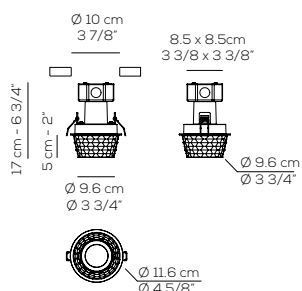

- GU10
- Downlight
- Recessed installation
- Supply voltage 120V AC
- Switch mode: on-off
- Glass shade

UF FEDORA

lb 0.88 ft³ 0.353

Product code composition

FEDORA

Type	Article	Colours	Finish	Source
UF	FEDORA	XX glass	XX white varnished metal	GU1 GU10 LED 1 x 7W included diffused beam 3000K

DRY LOCATION
 CRI80
 dimmable ELY TRAILING EDGE PHASE CUT
 120VAC LED 350 lm 50 lm/W

hole Ø 10.2 cm - 4" / min depth 15 cm - 5 7/8"

example composition code UF FEDORA XX XX GU1

XX Glass

CUSTOMER _____ NOTES _____

UFFEDORAXXXGU1

NOTICE:

Luminous flux for all LED luminaires is shown at source level.
 Technical data could be subject to alteration without notice. Axo Light does not provide legal guarantee for the accuracy of this data sheet.