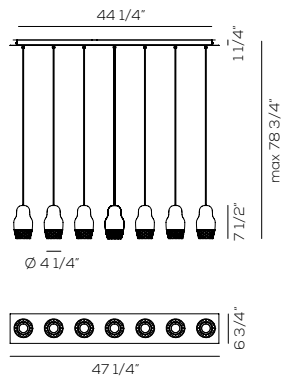

bronze

chrome

white

white canopy

LS: stock limitato / limited stock.

US FEDOR 7

lb 24.25 ft³ 8.829

Limited stock

DRY LOCATION 120VAC LED

example composition code US FEDOR7 RO BC GU1
LS: limited stock.

CUSTOMER _____ NOTES _____

SP FEDOR7 __ BC GU1

NOTICE: Luminous flux (lm) and efficacy (lm/W) for all LED luminaires is estimated based on nominal ratings of the LED sources. Technical data could be subject to alteration without notice. Axo Light does not provide legal guarantee for the accuracy of this data sheet.