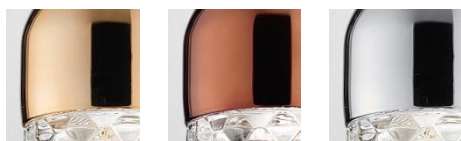

US FEDOR 7

Design by Dima Loginoff

Collection consisting of recessed downlight and suspended lamps. Available in several colors and sizes. LED light source with GU10 fitting.

Typology: SUSPENDED LAMP

Ratings

- GU10
- Downlight
- Installs over 4 in. octagonal J-box (support independently)
- Supply voltage 120 V AC
- Switch mode: on-off
- Aluminum/glass shade

US FEDOR 7

lb 24.25 ft³ 8.829

Product code composition

FEDORA

Type	Article	Colours	Finish	Source
US	FEDOR 7	RO rose gold + glass BR bronze + glass CR chrome + glass	BC white varnished metal	GU1 GU10 LED 7 x 7W included diffused beam 3000K

DRY LOCATION CRI80 dimmable ELV TRAILING EDGE PHASE CUT 120VAC **LED** 2450 lm 50 lm/W
 example composition code US FEDOR7 RO BC GU1

Available colors

RO
Rose Gold

BR
Bronze

CR
Chrome

CUSTOMER _____ NOTES _____

USFEDOR7__BCGU1

NOTICE:

Luminous flux for all LED luminaires is shown at source level.
 Technical data could be subject to alteration without notice. Axo Light does not provide legal guarantee for the accuracy of this data sheet.