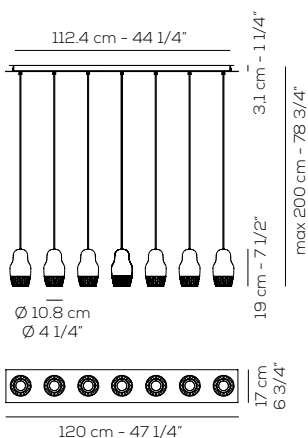

US FEDOR 7

Design by Dima Loginoff

Collection consisting of recessed downlight and suspended lamps. Available in several colors and sizes. LED light source with GU10 fitting.

Typology: SUSPENDED LAMP

Ratings

- GU10
- Downlight
- Installs over 4 in. octagonal J-box (support independently)
- Supply voltage 120 V AC
- Switch mode: on-off
- Aluminum/glass shade

US FEDOR 7

lb 24.25 ft³ 8.829

Product code composition

FEDORA

Type	Article	Colours	Finish	Source
US	FEDOR 7	RO rose gold + glass BR bronze + glass CR chrome + glass	BC white varnished metal	GU1 GU10 LED 7 x 7W included diffused beam 3000K

DRY LOCATION CRI80 dimmable ELV TRAILING EDGE PHASE CUT 120VAC **LED** 2450 lm 50 lm/W
 example composition code US FEDOR7 RO BC GU1