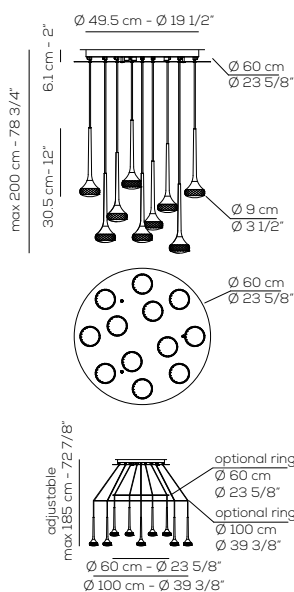

Typology: SUSPENDED LAMP

Ratings

- Built in **LED** module
- Diffused light
- Installs over 4 in. octagonal J-box (support independently)
- Power supply 120V AC
- Switch mode: on-off
- Dimmable ELV trailing edge phase cut LED driver
- Metal body

US FAIR 12

lb 31.97 ft³ 6.003

Product code composition

FAIRY / DRIVER INCLUDED for installation only in J-box or remote.
For optional drivers and dimming technology please refer to our website or contact our representatives

Type	Article	Colours	Finish	Source
US	FAIR 12	CS crystal	CR white + chrome	LED 12 x 6.2W diffused beam 2700K
		AM amber		
		GR grey		

dimmable ELV TRAILING EDGE PHASE CUT DRY LOCATION CRI90 120VAC **LED** 5880 lm 79 lm/W
 example composition code **US FAIR12 CS NI LED**

Available colors

CR Crystal

AM Amber

GR Grey

CR Chrome

CUSTOMER _____ NOTES _____

USFAIR12_ _ _ _ LED

NOTICE:
Luminous flux for all built in LED luminaires is shown at source level.
Technical data could be subject to alteration without notice. Axo Light does not provide legal guarantee for the accuracy of this data sheet.