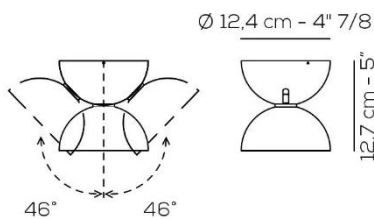

lb 1.98 ft³ 70,629

DODOT / DRIVER INCLUDED

Type	Article	Colours	Beam - degrees	Source
UF	DOD9 30	BC white	35°	LED 17.5W - 3000K*
		BL blue		
		NE black		
		CG concrete green		
		MD mauve dust		

Type	Article	Colours	Beam - degrees	Source
UF	DOD9 27	BC white	35°	LED 17.5W - 2700K
		BL blue		
		NE black		
		CG concrete green		
		MD mauve dust		

DRY LOCATION CRI ≥ 90 120/277V_{AC} **LED** ~2000 lm* 114 lm/W*
example composition code UF DOD9 30 NE 35 LED

Compatibilità with Casambi system on request

DODOT / DRIVER INCLUDED

Type	Article	Colours	Beam - degrees	Source
UF	DOD9 30	BC white	15°	LED 17.5W - 3000K*
		BL blue		
		NE black		
		CG concrete green		
		MD mauve dust		

Type	Article	Colours	Beam - degrees	Source
UF	DOD9 27	BC white	15°	LED 17.5W - 2700K
		BL blue		
		NE black		
		CG concrete green		
		MD mauve dust		

DRY LOCATION CRI ≥ 90 120/277V_{AC} **LED** ~2000 lm* 114 lm/W*
example composition code UF DOD9 30 NE 15 LED

Compatibile con sistema Casambi su richiesta / Compatibility with Casambi system on request