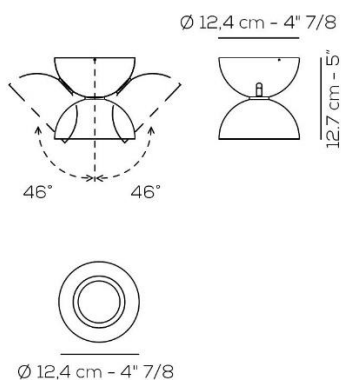

OPTIC-LENS 48°

OPTIC-REFLECTOR 35°

OPTIC-REFLECTOR 15°

DODOT / DRIVER INCLUDED

lb 1.98 ft³ 70,629

Type	Article	Colours	Beam - degrees	Source
UF	DOD9 30	BC white	48°	LED 17.5W - 3000K*
		BL blue		
		NE black		
		CG concrete green		
		MD mauve dust		