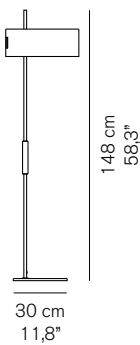

1953 343
Ostuni & Forti
1953

Floor led lamp in metal giving direct light. Reflector, base and handle in painted matt black, stem and closing disk in satin gold.

DIMENSIONS

MATERIAL

COLORS

metal

satin gold
matt black

BULBS

MARKS

FURTHER INFORMATION

2 x max 75 W - E26

 equipped without bulb

black universal dimmer

Halogen lamp
40-250W (220-240V)
10-150W (100-127V)
LED lamps
4-100W (220-240V)
4-100W (100-127V)

black cable

PACKAGING

TYPE

PHOTOMETRIC CURVE

Struttura/Structure

dim./dim. 16x20x140 cm / 6,3"x7,9"x55,1"
volume/volume 0,045 m³ / 1,6 ft³
peso/weight 3,8 kg / 8,38 lb

Riflettore+Base/Reflector+Base

dim./dim. 50x50x25 cm / 19,7"x19,7"x9,8"
volume/volume 0,063 m³ / 2,2 ft³
peso/weight 13,6 kg / 30 lb