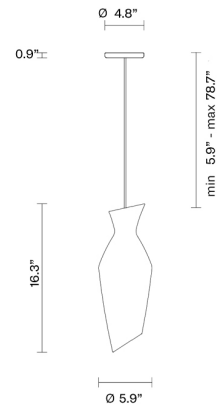

MALVASIA F52A01A01

Gregorio Facco

Description

Pendant lamp with white blown glass diffuser and a beech wood frame.

Dimensions

Voltage

120V

Socket

1xE26

Material

Glass - Wood

Light source

1 x 80W maximum incandescent or retrofit LED

Available diffuser colours

- White
- Other colors available

Not included accessories

Bulb

Weight Lamp

Net: 3.3 pounds

Packaging

Gross weight: 0 kg
Volume: 0 m³
Number of boxes: