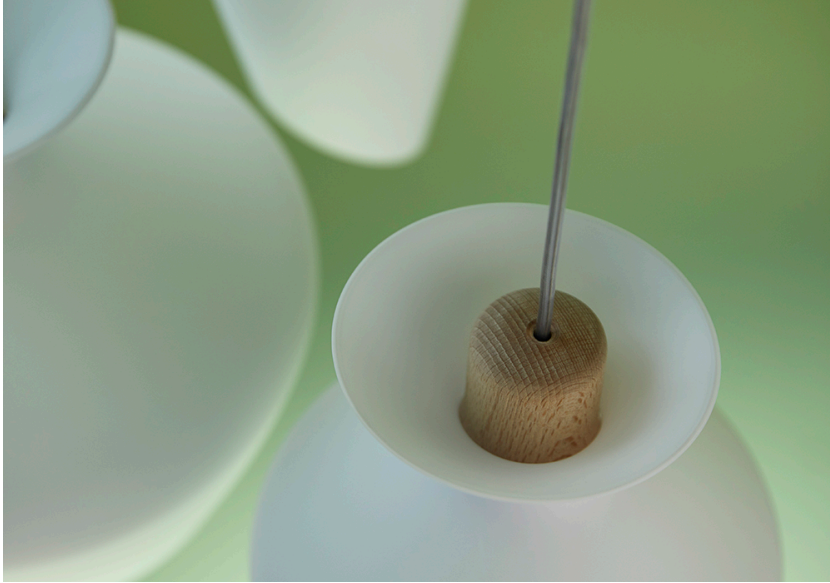

MALVASIA F52A01A01

Gregorio Facco

Description

Pendant lamp with white blown glass diffuser and a beech wood frame.

Dimensions

Voltage

120V

Socket

1xE26

Material

Glass - Wood

Light source

1 x 80W maximum incandescent or retrofit LED

Available diffuser colours

- White
- Other colors available

Not included accessories