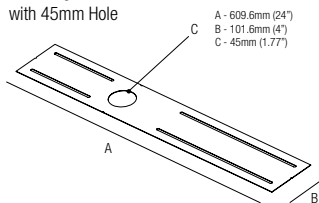

## MP-R045

Mounting Plate  
 with 45mm Hole