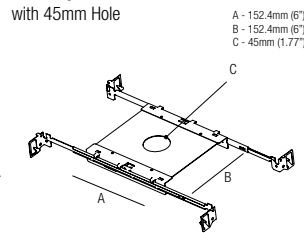

T-BAR Installation

R01045

Mounting Plate
with 45mm Hole

IC Housings

IC064R01045

Recessed Box for
Insulated Ceiling with
45mm Hole