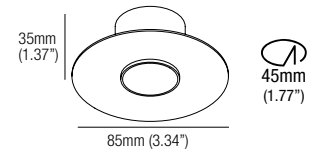

Accessories - Accessoires - Accesorios

ZQC001

Plasterboard recessing frame

Boîtier d'encastrement
pour plaques de plâtre
Cajetín para placas
de yeso

L001

Low luminance louvre

Filtre basse luminance
Filtro de baja luminancia

Note: the filter must be ordered together with the lighting fixture
Note: le filtre doit être commandé en même temps que l'appareil
Nota: el filtro debe pedirse junto con la luminaria