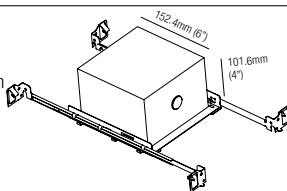

AT064R01045

Air Tight Recessed Box
for Insulated Ceiling with
45mm Hole