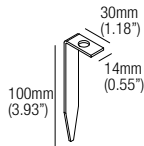

Optionals - Accessoires - Accesorios

XP0011

Earth spike
Piquet de terre
Pico de la tierra