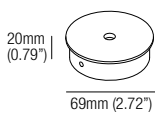

Base

XP0200

Aluminum
Aluminium
Aluminio

XP0500

Black
Noir
Negro

XP0600

Bronze
Bronze

Lutron 2-Wire Phase

LTEA.1

Hi-Lume 2-Wire Phase
500mA Constant Current
Dimming Range: 1%
Min. 3/Max. 6 Fixtures per Driver

LTEA.2

Hi-Lume 2-Wire Phase
500mA Constant Current
Dimming Range: 1%
Min. 6/Max. 13 Fixtures per Driver

Lutron Ecosystem

LDE.1

Hi-Lume Ecosystem
500mA Constant Current
Dimming Range: 1%
Min. 3/Max. 10 Fixtures per Driver

LDE.2

Hi-Lume Ecosystem Premier
500mA Constant Current
Dimming Range: 1%
Min. 11/Max. 16 Fixtures per Driver

Note: cable cut to measure on request

Note: câble sur mesure disponible sur demande

Nota: cable a medida disponible a petición