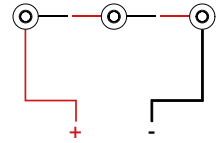

Series wiring

Câblage en série
Cableado en serie

0-10V

FLEXA-60-PRO-CC-10V

Programmable 60W CC 0-10V Dimming
Dimming Range: 0.1%
Min. 1/Max. 18 Fixtures per Driver

Phase

FLEXA-12-500-CC-ELV

12W 500mA Constant Current
Dimming Range: 10%
Min. 2/Max. 7 Fixtures per Driver

FLEXA-23-500-CC-ELV

23W 500mA Constant Current
Dimming Range: 10%
Min. 7/Max. 14 Fixtures per Driver