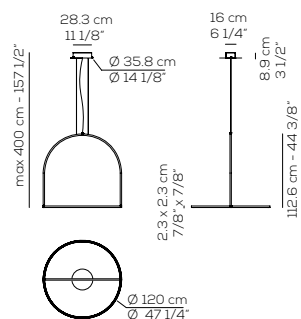

USULI120
Design by Timo Ripatti

Collection consisting of wall lamps, ceiling lamps and suspended lamps in aluminum.
Available in several colors and sizes.

Typology: SUSPENDED LAMP

Ratings

- Built in **LED** module
- CCT 3000 K
- Downlight
- Installs over 4 in. octagonal J-box (support independently)
- Power supply 120/277V AC
- Switch mode: on-off
- Dimmable 1-10V LED driver
- Painted aluminum profile 23 x 23 mm
- Opalescent diffuser

US ULI 120

lb 18.07 ft³ 11.65

Product code composition

U-LIGHT / downward lighting only / DRIVER INCLUDED

| Type | Article | Colours | Code End | Source |
|------|-------------|-------------------------------------|----------|--|
| US | ULI 120 LED | AN anthracite grey RU rust brown | XX | LED 86 W - diffused beam 3000K*, 2700K other CCT available upon request |

Luminous flux for all built-in LED luminaires is shown at source level.
Technical data could be subject to alteration without notice. Axo Light does not provide legal guarantee for the accuracy of this data sheet.