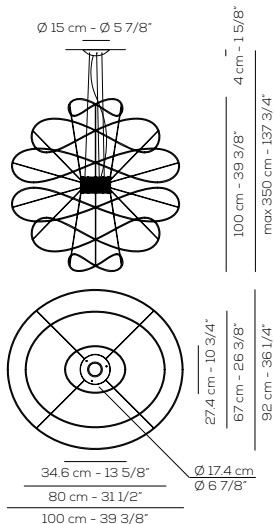

Typology: SUSPENDED LAMP

**Ratings**

- Built in line voltage **LED** module
- CCT 3000 K
- Downlight and uplight
- Installs over 4 in. octagonal J-box
- Power supply 120V AC
- Switch mode: on-off, dimmable trailing edge
- Metal frame

**US HOOPS 6**  
lb 16.98 ft³ 15.185

Product code composition

**HOOPS** / DRIVER INCLUDED / with upward and downward lighting

Type	Article	Colours / Finish	Source
US	HOOPS 6	OR gold / OR gold  NE black / NE black	<b>LED</b> 34W - diffused beam <b>3000K</b>  other CCT options available upon request

\_\_\_\_\_

Luminous flux for all built-in LED luminaires is shown at source level.  
 Technical data could be subject to alteration without notice. Axo Light does not provide legal guarantee for the accuracy of this data sheet.