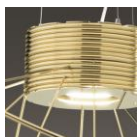

Available colors

OR
Gold